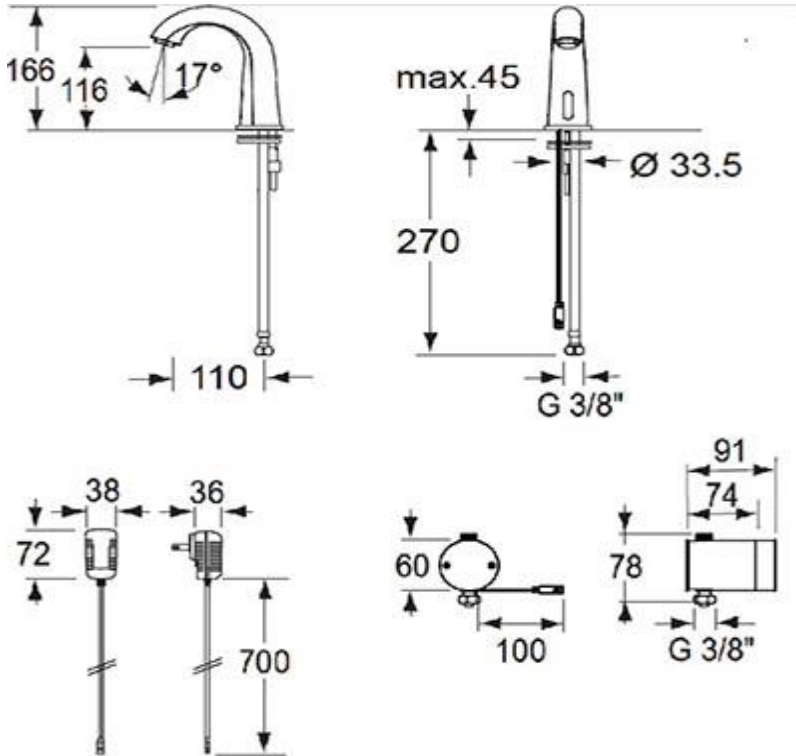

SPECIFICATION SHEET - sanitary faucets

BRAND:	CONTI	Product Photo:
ORIGIN:	Switzerland	
SERIES:	FLAMINGO	
PRODUCT DESCRIPTION:	Counter-top infra-red sensor basin tap, with: single water or pre-mix water with flexible hose connection 3/8" battery operated 6V Lithium CR5	
MODEL No.	100.902.11	
FINISH/COLOUR:	Chrome plated	
DIMENSIONS:	166mm height	
OPTIONAL MATCHING PARTS:	Angle valve with filter 1/2" x 3/8" x1 Basin strainer x 1 Basin trap x 1	

Technical Informations:

REMINDER:	Pipe flushing must be done before faucets are installed. Failure to do so voids the warranty. Do not use cleaners containing abrasive cleansers, ammonia, bleach, acids, waxes, alcohol, solvents or other products not recommended for chrome. All information is for reference only, installation shall always be based on the actual product delivered.