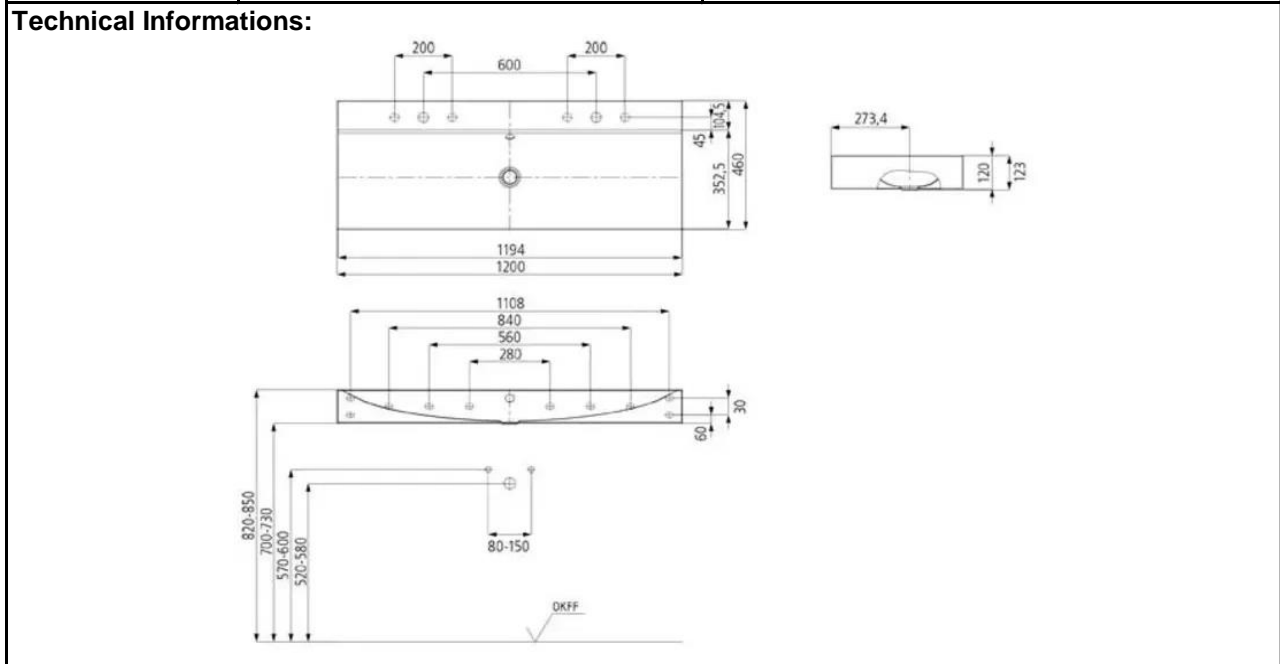

SPECIFICATION SHEET

BRAND:	KALDEWEI	Product Photo: 
ORIGIN:	Germany	
SERIES:	Silenio	
PRODUCT DESCRIPTION:	Silenio 3046 Wall hung washbasin Height of rim: 120mm single tap hole with overflow w/ easy clean finish	
MODEL No.	9045 0650 3001	
FINISH/COLOUR:	Alpine white	
DIMENSIONS:	1200 x 460 x 123mm	
OPTIONAL MATCHING PARTS:	pop-up waste	