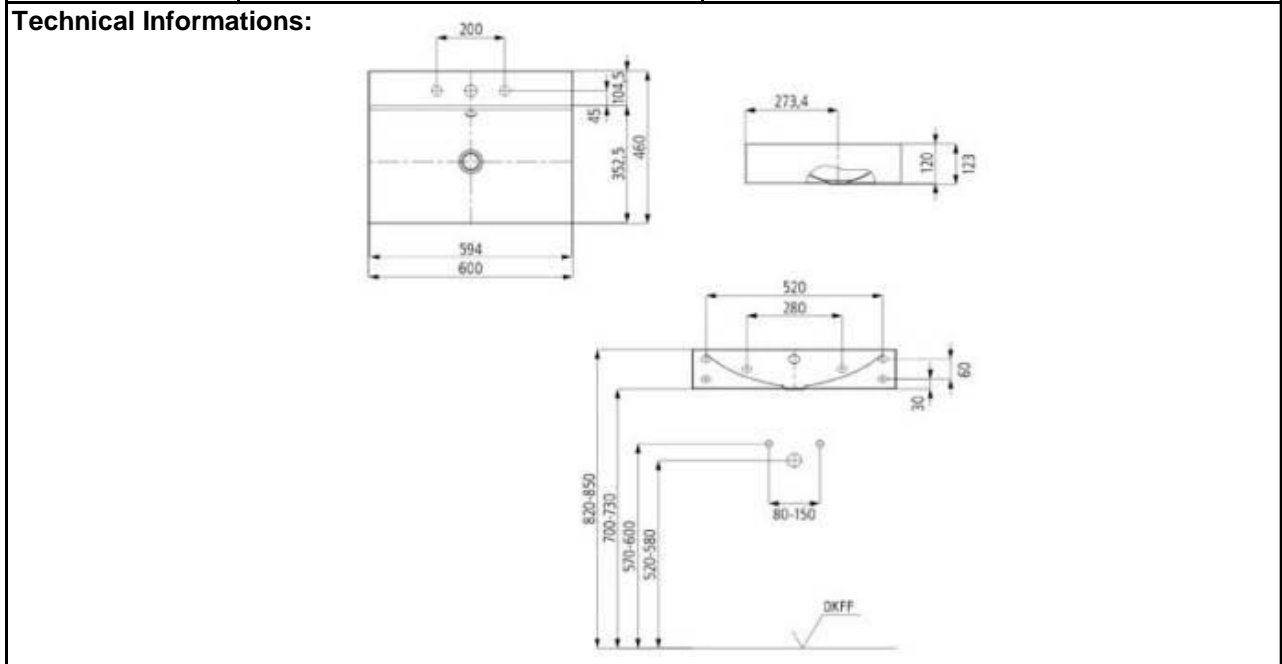

SPECIFICATION SHEET

| | | |
|---------------------------------|---|---|
| BRAND: | KALDEWEI | Product Photo:  |
| ORIGIN: | Germany | |
| SERIES: | Silenio | |
| PRODUCT DESCRIPTION: | Silenio 3044 Wall hung washbasin Height of rim: 120mm single tap hole with overflow w/ easy clean finish | |
| MODEL No. | 9043 0601 3001 | |
| FINISH/COLOUR: | Alpine white | |
| DIMENSIONS: | 600 x 460 x 123mm | |
| OPTIONAL MATCHING PARTS: | pop-up waste | |