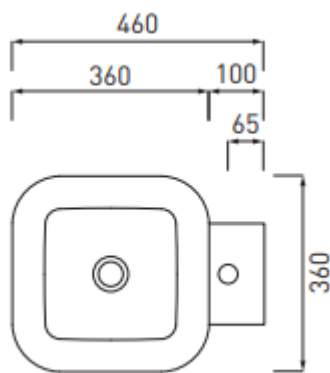

Brand : CIELO, Italy  
 Name : SHUI Wall Hung Basin  
 Item Code : SHLASR/WH  
 Designer : Paolo d' Arrigo  
 Color / Finish: White  
 Dimensions : Overall (LxWxH in cm)  
 36 x 46 x 45cm

**Product info:**

- Half-pedestal washbasin
- with tap hole for suspended or standing installation
- without overflow
- available in many finishes.

**Add-ons:**

- 1 x PIL01/WH click clack drain
- 1 x SIFR siphon

Flushing of pipe must be done before fittings are installed. Failure to do so voids the warranty.