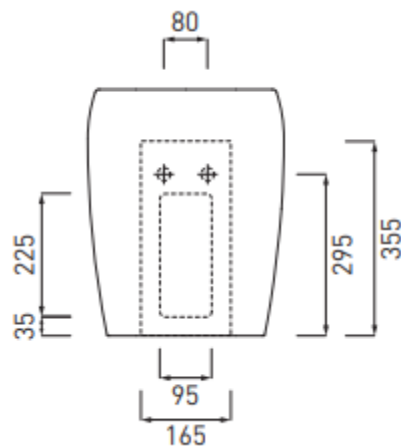

Brand : CIELO, Italy  
 Name : SHUI Wall Hung Basin  
 Item Code : SHLASR/WH  
 Designer : Paolo d' Arrigo  
 Color / Finish: White  
 Dimensions : Overall (LxWxH in cm)  
 36 x 46 x 45cm

**Product info:**

- Half-pedestal washbasin
- with tap hole for suspended or standing installation
- without overflow
- available in many finishes.

**Add-ons:**

- 1 x PIL01/WH click clack drain
- 1 x SIFR siphon

Flushing of pipe must be done before fittings are installed. Failure to do so voids the warranty.