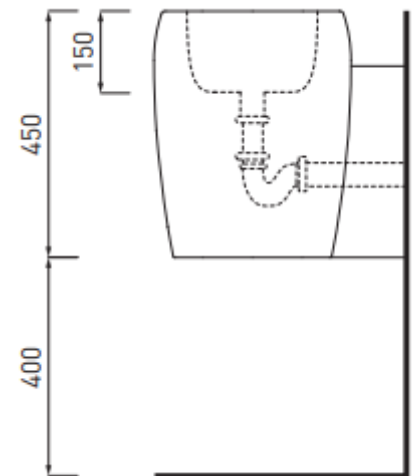

Brand : CIELO, Italy  
 Name : SHUI Wall Hung Basin  
 Item Code : SHLASR/WH  
 Designer : Paolo d' Arrigo  
 Color / Finish: White  
 Dimensions : Overall (LxWxH in cm)  
 36 x 46 x 45cm

**Product info:**

- Half-pedestal washbasin
- with tap hole for suspended or standing installation
- without overflow
- available in many finishes.

**Add-ons:**

- 1 x PIL01/WH click clack drain
- 1 x SIFR siphon

Flushing of pipe must be done before fittings are installed. Failure to do so voids the warranty.