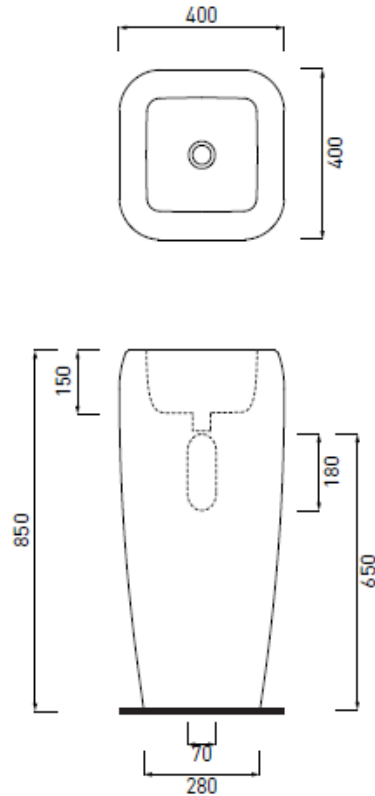

SPECIFICATION SHEET - kitchen sinks

BRAND:	cielo handmade in Italy	Product Photo:
ORIGIN:	Italy	
SERIES:	SHUI by Paolo D'Amigo	
PRODUCT DESCRIPTION:	Freestanding basin back-to-wall installation components: fs basin w/o overflow + push-type pop-up (ceramic lid) + siphon	
MODEL No.	SHFREEP + PIL01B + SIFR	
FINISH/COLOUR:	White (Glossy)	
DIMENSIONS:	Overall: 400 x 400 x 850mm	
OPTIONAL MATCHING PARTS:		

Technical Informations:

REMINDER:	Do not use cleaners containing abrasive cleansers, ammonia, bleach, acids, waxes, alcohol, solvents or other products not recommended for chrome.
	All information is for reference only, installation shall always be based on the actual product delivered.