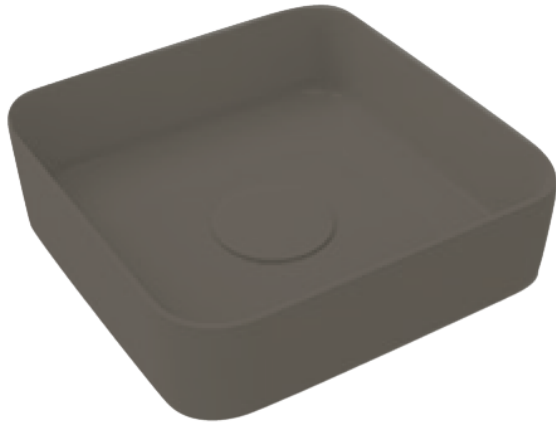

# cielo

Brand : CIELO, Italy  
Name : SHUI COMFORT Washbowl  
Item Code : SHCOLAQ40/LV  
Designer : P. d' Arrigo  
Color / Finish: Lavagna  
Dimensions : Overall (LxWxH in cm)  
40 x 40 x 12.5cm

Product info:

- On-top washbasin
- without overflow
- enameled on all sides and available in different finishes

Add-ons:

- 1 x PIL01/LV click clack drain

TOP

Flushing of pipe must be done before fittings are installed. Failure to do so voids the warranty.