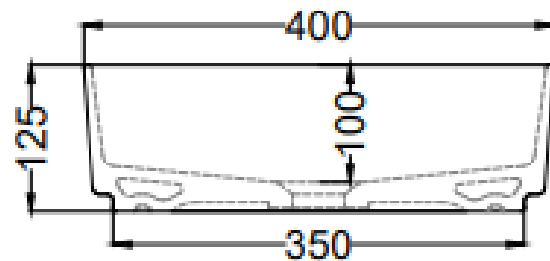

# cielo

Brand : CIELO, Italy  
Name : SHUI COMFORT Washbowl  
Item Code : SHCOLAQ40/LV  
Designer : P. d' Arrigo  
Color / Finish: Lavagna  
Dimensions : Overall (LxWxH in cm)  
40 x 40 x 12.5cm

Product info:

- On-top washbasin
- without overflow
- enameled on all sides and available in different finishes

Add-ons:

- 1 x PIL01/LV click clack drain

TOP

Flushing of pipe must be done before fittings are installed. Failure to do so voids the warranty.