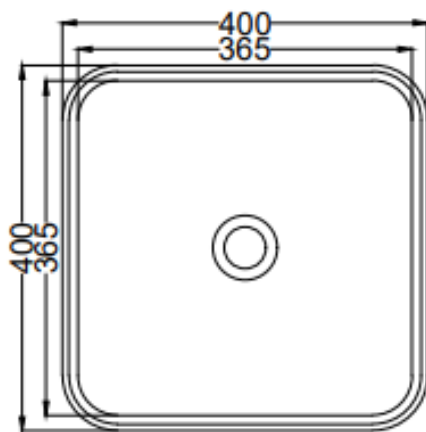

# cielo

Brand : CIELO, Italy  
Name : SHUI COMFORT Washbowl  
Item Code : SHCOLAQ40/LV  
Designer : P. d' Arrigo  
Color / Finish: Lavagna  
Dimensions : Overall (LxWxH in cm)  
40 x 40 x 12.5cm

Product info:

- On-top washbasin
- without overflow
- enameled on all sides and available in different finishes

Add-ons:

- 1 x PIL01/LV click clack drain

TOP

Flushing of pipe must be done before fittings are installed. Failure to do so voids the warranty.