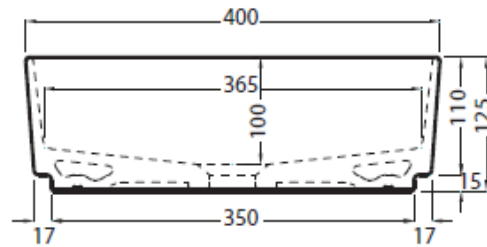

SPECIFICATION SHEET - kitchen sinks

BRAND:	cielo handmade in Italy	Product Photo:
ORIGIN:	Italy	
SERIES:	SHUI COMFORT by Paolo D'Amigo	
PRODUCT DESCRIPTION:	Washbowl w/o overflow + push-type pop-up (ceramic lid) 	
MODEL No.	SHCOLAQ40/AN + PIL01/AN SHCOLAQ40/AR + PIL01/AR SHCOLAQ40/ST + PIL01/ST	
FINISH/COLOUR:	Anthracite / Arenaria / Stone (Matt)	
DIMENSIONS:	Overall: 400 x 400 x 125mm	
OPTIONAL MATCHING PARTS:		

Technical Informations:

REMINDER:	Do not use cleaners containing abrasive cleansers, ammonia, bleach, acids, waxes, alcohol, solvents or other products not recommended for chrome.
	All information is for reference only, installation shall always be based on the actual product delivered.