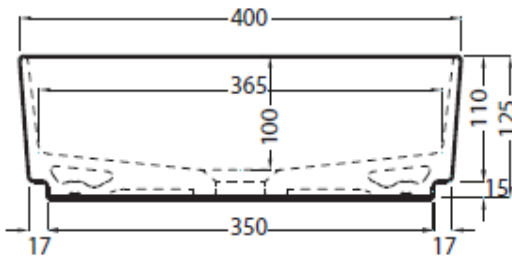

SPECIFICATION SHEET - kitchen sinks

BRAND:	cielo handmade in Italy	Product Photo:
ORIGIN:	Italy	
SERIES:	SHUI COMFORT by Paolo D'Amigo	
PRODUCT DESCRIPTION:	Washbowl w/o overflow + push-type pop-up (ceramic lid) 	
MODEL No.	SHCOLAQ40/AN + PIL01/AN SHCOLAQ40/AR + PIL01/AR SHCOLAQ40/ST + PIL01/ST	
FINISH/COLOUR:	Anthracite / Arenaria / Stone (Matt)	
DIMENSIONS:	Overall: 400 x 400 x 125mm	
OPTIONAL MATCHING PARTS:		

Technical Informations:

REMINDER:	Do not use cleaners containing abrasive cleansers, ammonia, bleach, acids, waxes, alcohol, solvents or other products not recommended for chrome.
	All information is for reference only, installation shall always be based on the actual product delivered.