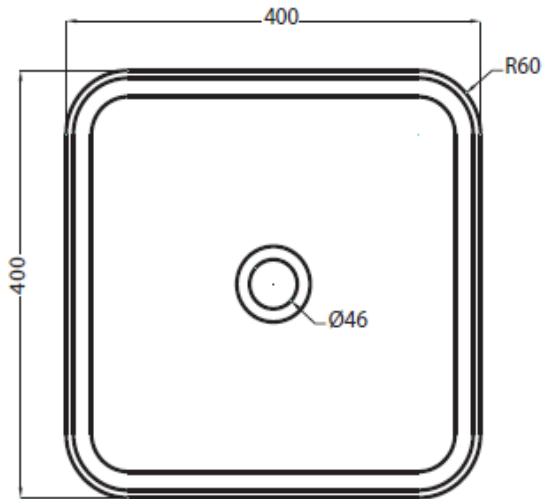

SPECIFICATION SHEET - kitchen sinks

BRAND:	cielo handmade in Italy	Product Photo:
ORIGIN:	Italy	
SERIES:	SHUI COMFORT by Paolo D'Amigo	
PRODUCT DESCRIPTION:	Washbowl w/o overflow + push-type pop-up (ceramic lid) 	
MODEL No.	SHCOLAQ40/AN + PIL01/AN SHCOLAQ40/AR + PIL01/AR SHCOLAQ40/ST + PIL01/ST	
FINISH/COLOUR:	Anthracite / Arenaria / Stone (Matt)	
DIMENSIONS:	Overall: 400 x 400 x 125mm	
OPTIONAL MATCHING PARTS:		

Technical Informations:

REMINDER:	Do not use cleaners containing abrasive cleansers, ammonia, bleach, acids, waxes, alcohol, solvents or other products not recommended for chrome.
	All information is for reference only, installation shall always be based on the actual product delivered.