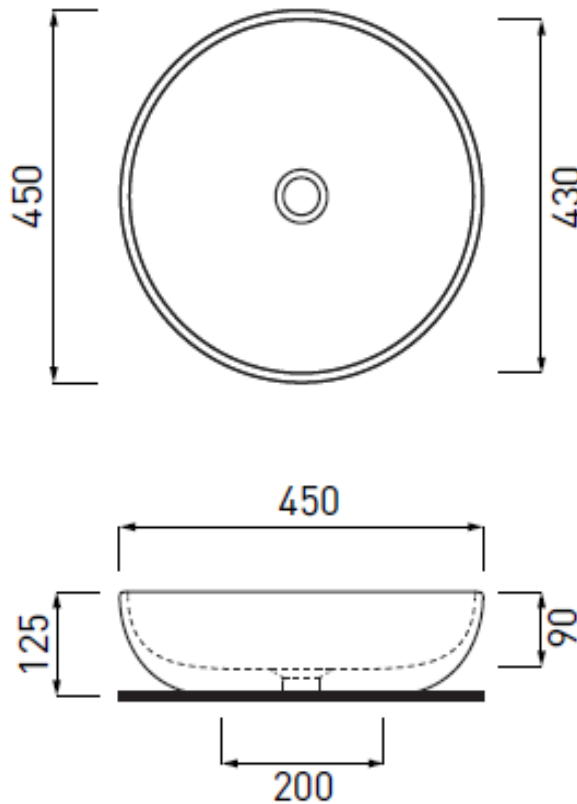

SPECIFICATION SHEET - kitchen sinks

BRAND:	cielo handmade in Italy	Product Photo:
ORIGIN:	Italy	
SERIES:	SHUI by Paolo D'Amigo	
PRODUCT DESCRIPTION:	Washbowl w/o overflow + push-type pop-up (ceramic lid) 	
MODEL No.	SHBA45/AN + PIL01/AN SHBA45/BR + PIL01/BR SHBA45/AR + PIL01/AR	
FINISH/COLOUR:	Anthracite / Brina / Arenaria	
DIMENSIONS:	Overall: 450 x 450 x 125mm	
OPTIONAL MATCHING PARTS:		

Technical Informations:

REMINDER:	Do not use cleaners containing abrasive cleansers, ammonia, bleach, acids, waxes, alcohol, solvents or other products not recommended for chrome. All information is for reference only, installation shall always be based on the actual product delivered.