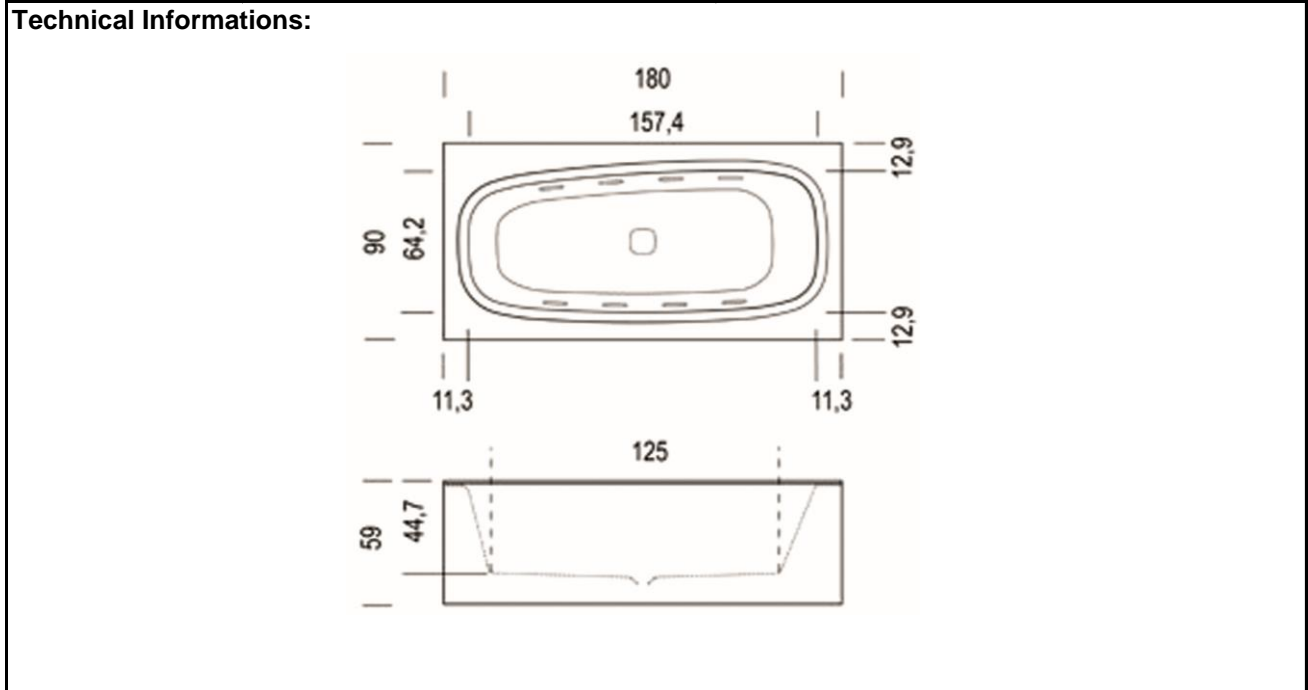

SPECIFICATION SHEET - sanitary wares

BRAND:	teuco	Product Photo: 
ORIGIN:	Italy	
SERIES:	OUTLINE	
PRODUCT DESCRIPTION:	OUTLINE free standing tub with Hydroline Hydrosilence Duralight material 8 whirlpool jets touch control panel digital massage control timer & pulsator automatic sanitizing Cromoexperience function Hydro Clean System water blade outlet SKIDOO rim mounted tub mixer	
MODEL No.	S22 MY DF	
FINISH/COLOUR:		
DIMENSIONS:	1800 x 900 x 590mm	
OPTIONAL MATCHING PARTS:		