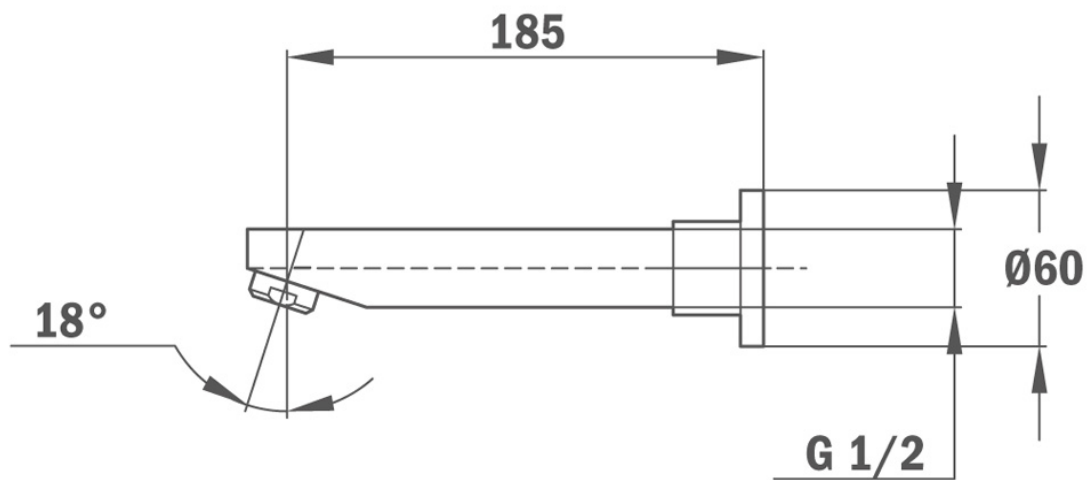

Brand : TEKA, China  
Name : Bath Spout  
Item Code : R1217400  
Color / Finish : Chrome-plated  
Dimensions : • 185mm spout projection

Product info:  
• 1/2" water inlet

Flushing of pipe must be done before fittings are installed. Failure to do so voids the warranty.  
Follow cleaning instructions and avoid using any harmful chemicals.  
All information is for reference only. Installation shall always be based on the specs provided with actual delivered items.  
For more info, visit [www.kuysen.com](http://www.kuysen.com)