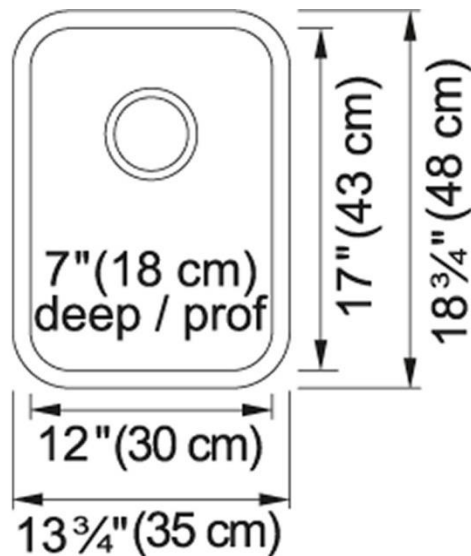

Flushing of pipe must be done before fittings are installed. Failure to do so voids the warranty.

Follow cleaning instructions and avoid using any harmful chemicals.

All information is for reference only. Installation shall always be based on the specs provided with actual delivered items.

For more info, visit www.kuysen.com