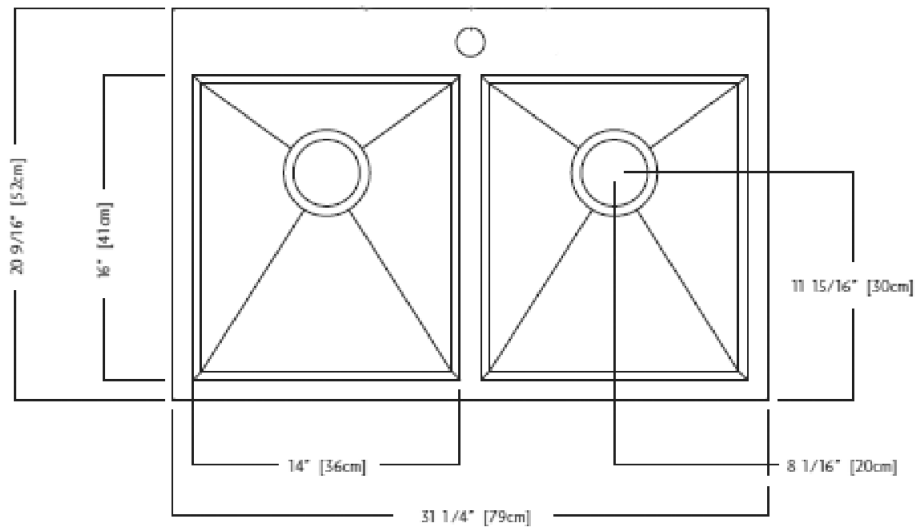

Flushing of pipe must be done before fittings are installed. Failure to do so voids the warranty.

Follow cleaning instructions and avoid using any harmful chemicals.

All information is for reference only. Installation shall always be based on the specs provided with actual delivered items.

For more info, visit www.kuysen.com