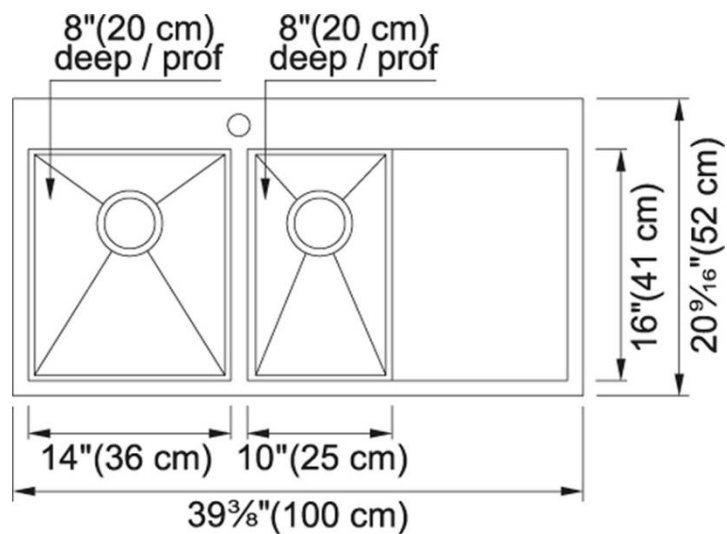

Brand : KINDRED, Canada
 Name : STEEL QUEEN 1.5 Bowl
 Item Code : QCLF2039DBR/8/1
 Designer :
 Color / Finish: Stainless Steel
 Dimensions : Overall (LxWxH in cm)
 100 x 52 x 20cm

Product info:

- large/small bowl with drain board
 - 0 radius
 - 20 gauge stainless steel
- Add-ons:
- 1 x double sink bottletrap