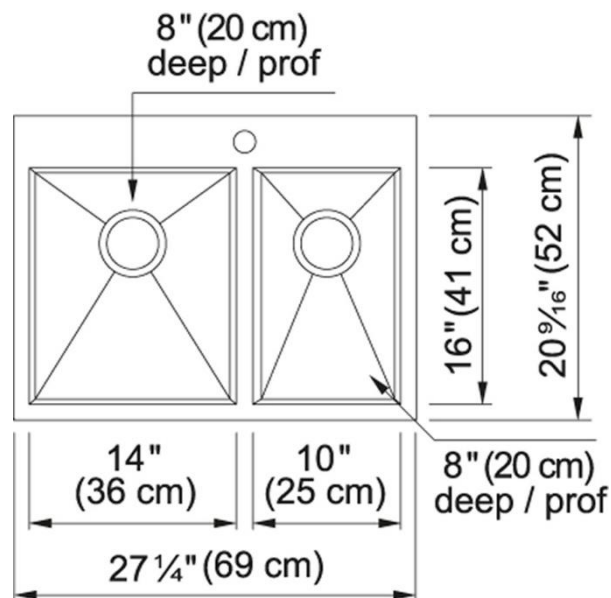

Brand : KINDRED, Canada  
 Name : STEEL QUEEN Double Bowl  
 Item Code : QCLF2027R/8/1  
 Designer :  
 Color / Finish: Stainless Steel  
 Dimensions : Overall (LxWxH in cm)  
 69 x 52 x 20cm

Product info:

- double bowl 0 radius
- 20 gauge stainless steel

Add-ons:

- 1 x double sink bottletrap

Flushing of pipe must be done before fittings are installed. Failure to do so voids the warranty.

Follow cleaning instructions and avoid using any harmful chemicals.