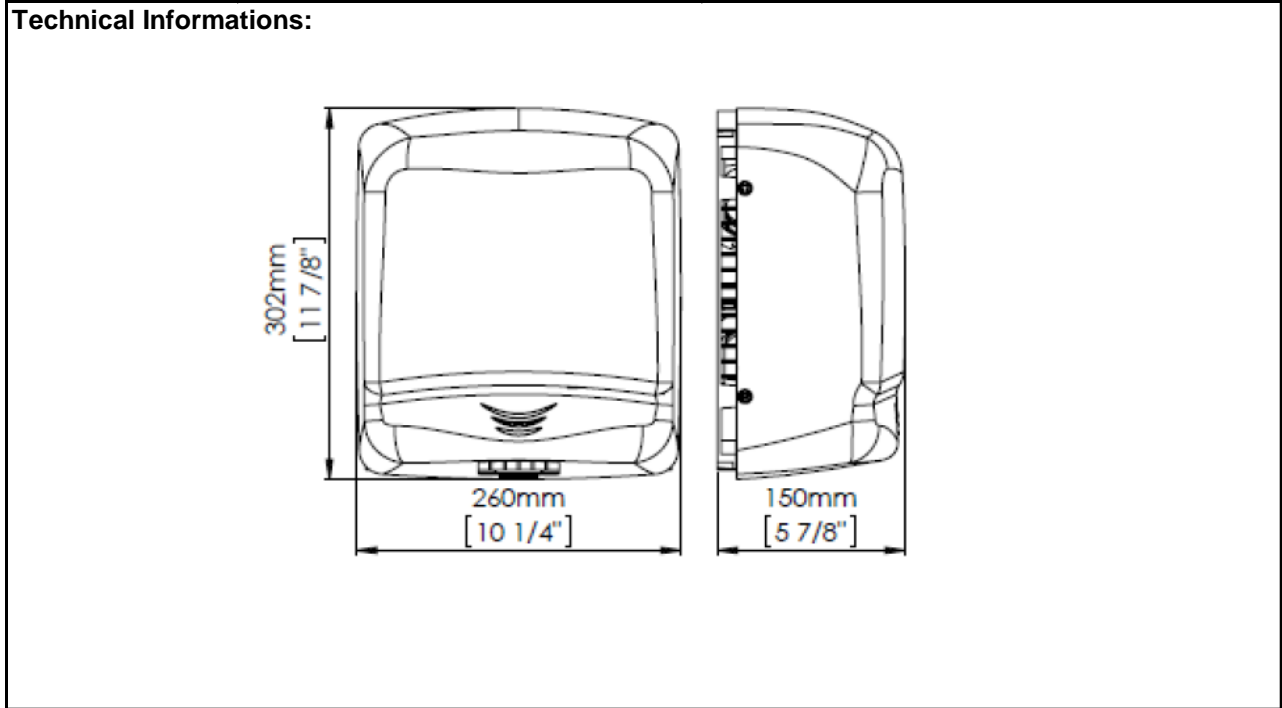

## SPECIFICATION SHEET

<b>BRAND:</b>		<b>Product Photo:</b>  
<b>ORIGIN:</b>	Spain	
<b>SERIES:</b>	<b>OPTIMA</b>	
<b>PRODUCT DESCRIPTION:</b>	<b>Sensor Operated Hand Dryer</b> •cover thickness - 1.5mm •voltage/frequency- 220-240V/50-60Hz •weight - 4.25kg •air velocity - 65 km/h •total power - 1640 W •estimated drying time - 38 seconds	
<b>MODEL No.</b>	M99ACS	
<b>FINISH/COLOUR:</b>	Stainless Steel Satin Grey	
<b>DIMENSIONS:</b>	150mm L x 260mm W x 302mm H	
<b>OPTIONAL MATCHING PARTS:</b>		