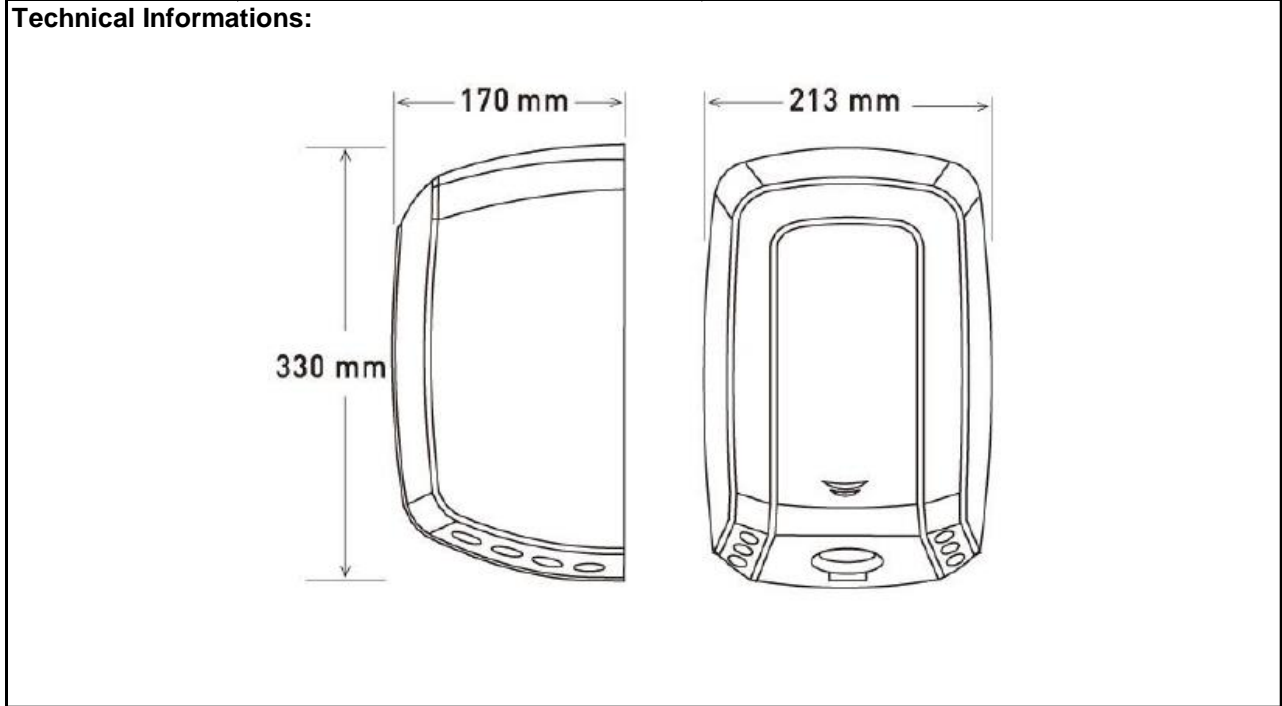

## SPECIFICATION SHEET

|                                 |  |   |
|---------------------------------|--|---|
| <b>BRAND:</b>                   |   | <b>Product Photo:</b><br><br> |
| <b>ORIGIN:</b>                  | Spain  |   |
| <b>SERIES:</b>                  | <b>MACHFLOW</b>  |   |
| <b>PRODUCT DESCRIPTION:</b>     | <b>Sensor Operated Hand Dryer</b><br>•cover thickness - 1.5mm<br>•voltage/frequency- 220-240V/50-60Hz<br>•weight - 4.7kg<br>•air velocity - 325 km/h<br>•total power - 420-1100 W<br>•estimated drying time - 8-12 seconds |   |
| <b>MODEL No.</b>                | M09ACS   |   |
| <b>FINISH/COLOUR:</b>           | Stainless Steel Satin finish   |   |
| <b>DIMENSIONS:</b>              | 170mm L x 213mm W x 330mm H  |   |
| <b>OPTIONAL MATCHING PARTS:</b> |  |   |