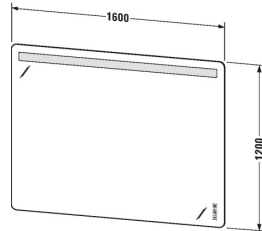

Luv Mirror with lighting # LU9765

|< 1600 mm >|

Mirror with lighting	Dimension	Weight	Order number
IP 44, Touchless panel operating unit, LED dimming function, defog system with Auto-Off function, LED (lifespan > 30.000 hours), LED module fixed install, Energy class: A++, LED module 3500 kelvin light colour, 105 W			
Colors			
Variant			
	1600 x 38 mm		LU9765
Infobox			
on/off function with external wall switch or sensor switch possible			

All drawings contain the necessary measurements which are subject to standard tolerances. They are stated in mm and are non-binding. Exact measurements, in particular for customised installation scenarios, can only be taken from the finished ceramic piece.