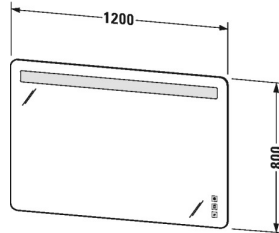

Luv Mirror with lighting # LU9761

|< 1200 mm >|

Mirror with lighting	Dimension	Weight	Order number
IP 44, Touchless panel operating unit, LED dimming function, defog system with Auto-Off function, LED (lifespan > 30.000 hours), LED module fixed install, Energy class: A++, LED module 3500 kelvin light colour, 76 W			
Colors			
Variant			
	1200 x 38 mm		LU9761
Infobox			
on/off function with external wall switch or sensor switch possible			

All drawings contain the necessary measurements which are subject to standard tolerances. They are stated in mm and are non-binding. Exact measurements, in particular for customised installation scenarios, can only be taken from the finished ceramic piece.