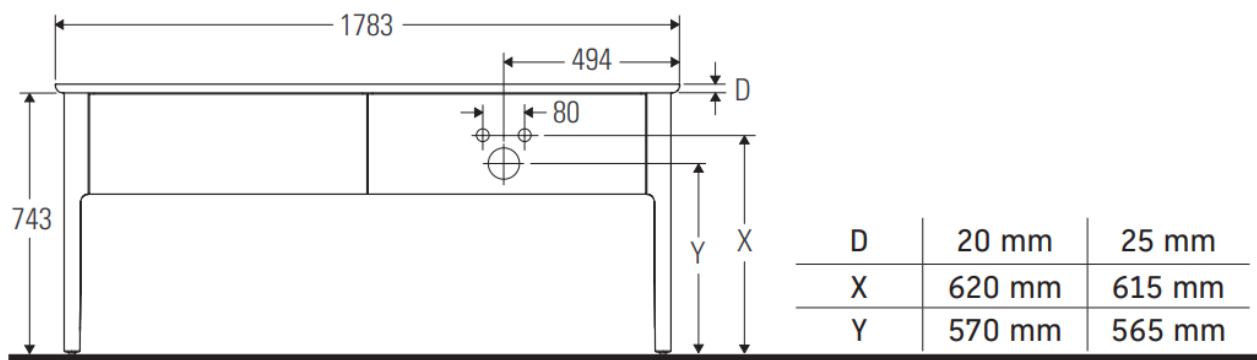

Brand : DURAVIT, Germany  
 Name : Luv Vanity Unit for Console Floor-standing  
 Item Code : LU9563R.6060  
 Designer : Cecilie Manz  
 Color / Finish: Taupe Satin Matt Lacquer  
 Dimensions : Overall (LxWxH in cm)  
 173.3 x 57cm

Product info:

- 2 pull-out compartments

Add-on :

- 1 x LU9463R.7777 real wood massive console with one cut-out right, walnut
- 1 x UV9812R.7777 interior system walnut
- 1 x 038080.xxxx washbasin
- 2 x 005076.0000 space saving siphon