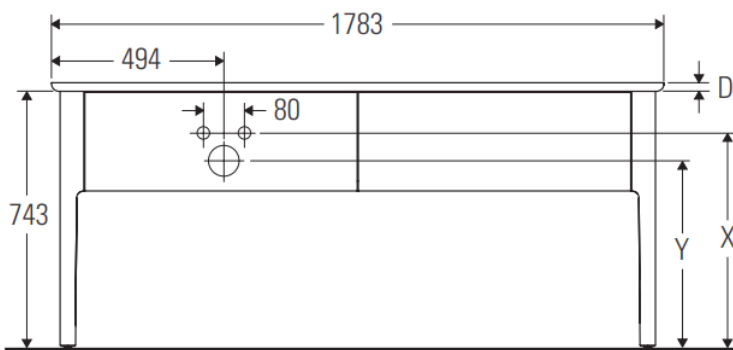

Brand : DURAVIT, Germany  
 Name : Luv Vanity Unit for Console Floor-standing  
 Item Code : LU9563L.9898  
 Designer : Cecilie Manz  
 Color / Finish: Night Blue Satin Matt Lacquer  
 Dimensions : Overall (LxWxH in cm)  
 173.3 x 57cm

Product info:

- 2 pull-out compartments

Add-on :

- 1 x LU9468L.1717 quartz stone white structure 1 cut-out for 038060 basin on left
- 1 x 038060.xxxx washbasin
- 1 x 005076.0000 space saving siphon

D	20 mm	25 mm
X	620 mm	615 mm
Y	570 mm	565 mm