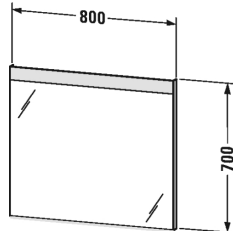

Light and mirror Mirror with lighting # LM7856

|< 800 mm >|

Mirror with lighting	Dimension	Weight	Order number
"best" - version, IP 44, LED single light field, LED dimming function, 1 sensor switch bottom right, defog system, LED light for washbasin area, LED (lifespan > 30.000 hours), LED module fixed install, Energy class: A++, LED module 4000 kelvin light colour, 23 W			
Colors			
Variant	800 x 35 mm		LM7856
Infobox			
Distance between sensor and reflecting surfaces = minimum 75 mm, Sensor switches lighting and heating at the same time, only mains voltage 220V -240V possible			

All drawings contain the necessary measurements which are subject to standard tolerances. They are stated in mm and are non-binding. Exact measurements, in particular for customised installation scenarios, can only be taken from the finished ceramic piece.