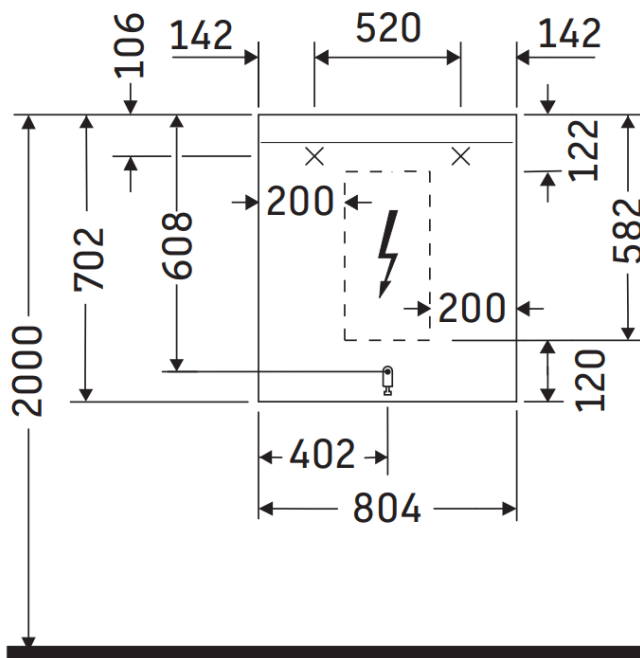

Brand : DURAVIT, Germany
 Name : Universal mirror with lighting
 Item Code : LM7856
 Designer :
 Color / Finish:
 Dimensions : Overall (LxWxH in cm)
 80.4 x 70.2cm

Product info:

- “best” – version
- IP 44
- LED dual light fields
- LED dimming function
- 1 sensor switch, bottom right
- Defog system with auto-off function
- LED (lifespan > 30,000 hours)
- LED module fixed install
- Energy class A
- LED module 4000 kelvin light colour
- 24W
- Mains voltage 220v-240V