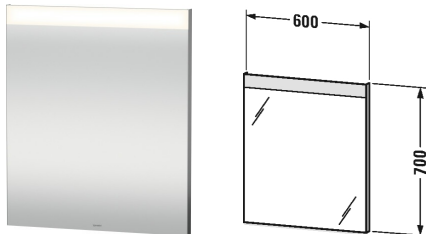

Light and mirror Mirror with lighting # LM7855

| < 600 mm > |

Mirror with lighting	Dimension	Weight	Order number
"best" - version, IP 44, LED single light field, LED dimming function, 1 sensor switch bottom right, defog system, LED light for washbasin area, LED (lifespan > 30.000 hours), LED module fixed install, Energy class: A++, LED module 4000 kelvin light colour, 17 W			
Colors			
Variant	600 x 35 mm		LM7855
Infobox			
Distance between sensor and reflecting surfaces = minimum 75 mm, Sensor switches lighting and heating at the same time, only mains voltage 220V -240V possible			