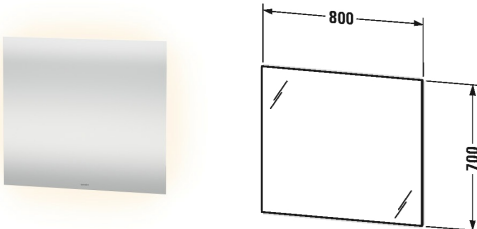

Light and mirror Mirror with lighting # LM7826

| < 800 mm > |

Mirror with lighting	Dimension	Weight	Order number
"best" - version, IP 44, LED ambient light (4 sided), LED dimming function, 1 sensor switch bottom right, defog system, LED (lifespan > 30.000 hours), LED module fixed install, Energy class: A+, LED module 4000 kelvin light colour, 42 W			
Colors			
Variant	800 x 33 mm		LM7826
Infobox			
Distance between sensor and reflecting surfaces = minimum 75 mm, Sensor switches lighting and heating at the same time, only mains voltage 220V -240V possible			