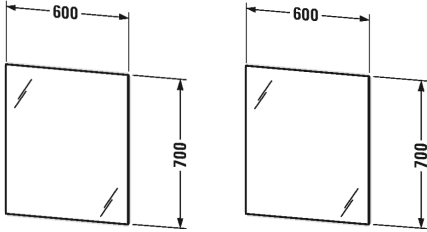

**Light and mirror Mirror with lighting # LM7825**

| < 600 mm > |

Mirror with lighting	Dimension	Weight	Order number
"best" - version, IP 44, LED ambient light (4 sided), LED dimming function, 1 sensor switch bottom right, defog system, LED (lifespan > 30.000 hours), LED module fixed install, Energy class: A+, LED module 4000 kelvin light colour, 36 W			
<b>Colors</b>			
<b>Variant</b>			
	600 x 33 mm		LM7825
<b>Infobox</b>			
Distance between sensor and reflecting surfaces = minimum 75 mm, Sensor switches lighting and heating at the same time, only mains voltage 220V -240V possible			

All drawings contain the necessary measurements which are subject to standard tolerances. They are stated in mm and are non-binding. Exact measurements, in particular for customised installation scenarios, can only be taken from the finished ceramic piece.