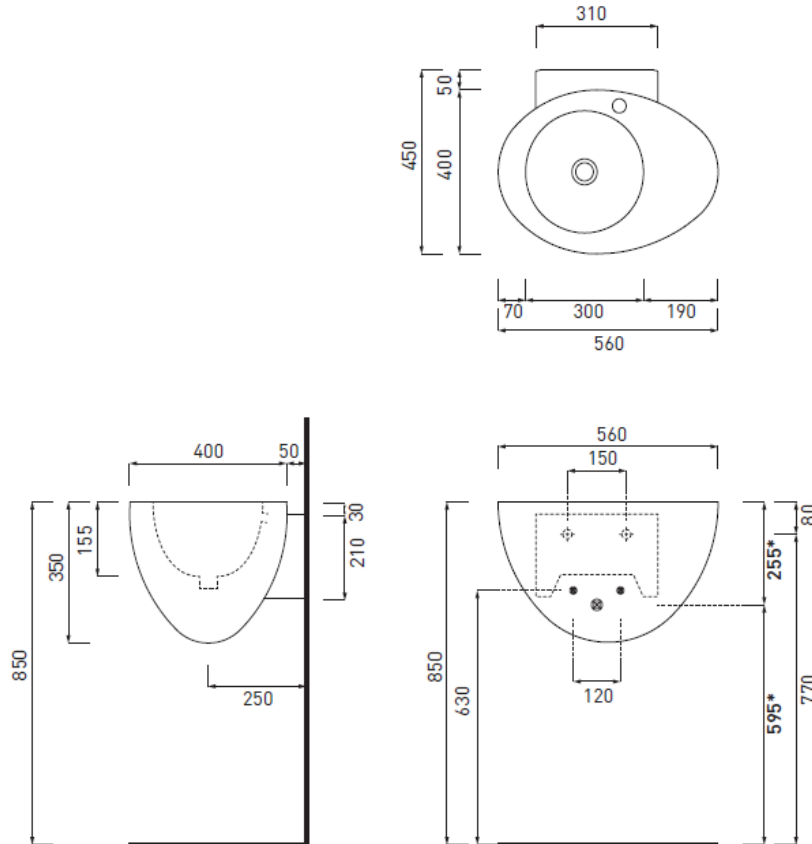

SPECIFICATION SHEET - kitchen sinks

BRAND:	cielo handmade in Italy	Product Photo:
ORIGIN:	Italy	
SERIES:	LE GIARE by Claudio Silvestrin	
PRODUCT DESCRIPTION:	Wall hung basin w/ overflow + push-type pop-up (ceramic lid) + siphon bowl size: 300 x 300 x 155mm	
MODEL No.	LGLS56/ST + PILO2/ST + SIFR	
FINISH/COLOUR:	Stone (Matt)	
DIMENSIONS:	Overall: 400 x 560 x 350mm	
OPTIONAL MATCHING PARTS:		

Technical Informations:

REMINDER:	Do not use cleaners containing abrasive cleansers, ammonia, bleach, acids, waxes, alcohol, solvents or other products not recommended for chrome. All information is for reference only, installation shall always be based on the actual product delivered.