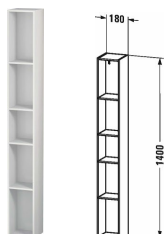

**Shelf element (vertical) # LC1206**

|&lt; 180 mm &gt;|

Shelf element (vertical)	Dimension	Weight	Order number
5 compartments			
<b>Colors</b>			
M07 Concrete Grey Matt Decor M09 Light Blue Matt Decor M11 Cashmere Oak M12 Brushed Oak M13 American Walnut (Real wood veneer) M16 Black Oak M18 White Matt M21 Walnut Dark Decor M22 White High Gloss (Decor) M30 Natural Oak M31 Pine Silver M35 Oak Terra M38 Dolomiti Grey High Gloss Lacquer M40 Black high gloss M43 Basalt Matt M47 Stone blue high gloss M49 Graphite Matt M51 Pine Terra M52 European Oak M53 Chestnut Dark M69 Brushed Walnut M71 Mediterranean Oak M72 Brushed Dark Oak M75 Linen M79 Natural Walnut M80 Graphit Super Matt M85 White High Gloss (Laquer) M86 Cappuccino M89 Flannel Grey High Gloss Lacquer M90 Flannel Grey Satin Matt Lacquer M91 Taupe Decor			
<b>Variant</b>			
	180 x 180 mm		LC1206