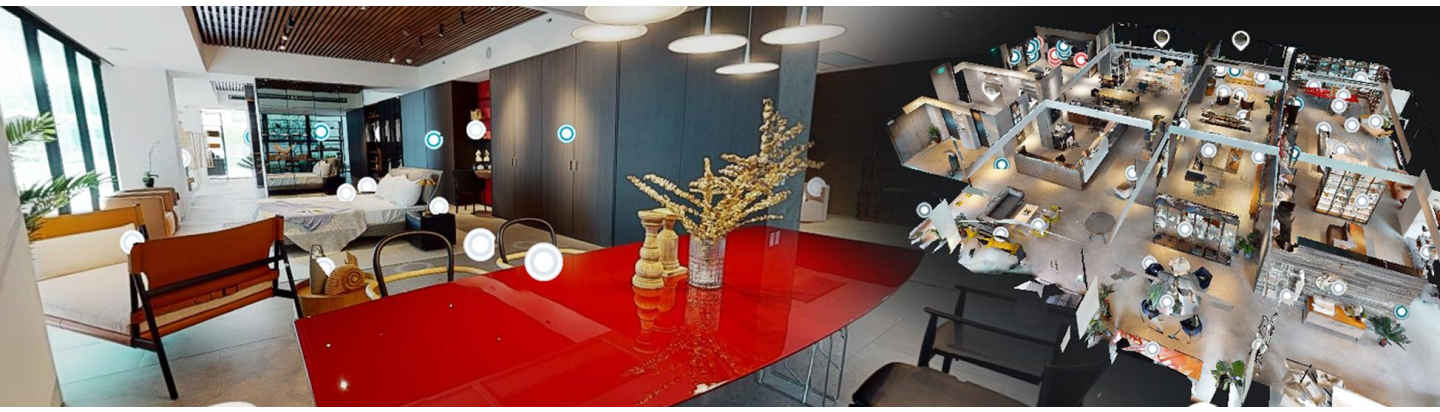

Kuysen Design + Experience Center VIRTUAL SHOWROOM

Browse from the comfort of your home as you explore our informative and interactive floors that feature some of the best brands and their latest designs from around the world.

Rooftop Deck : Atmosphere

Relax and enjoy the beauty of space at the ATMOSPHERE. Enjoy the 360 degrees view of the metropolis as we offer an escape from the hustle and bustle of the urban life with playful colors, textures, and shapes only from Paola Lenti.