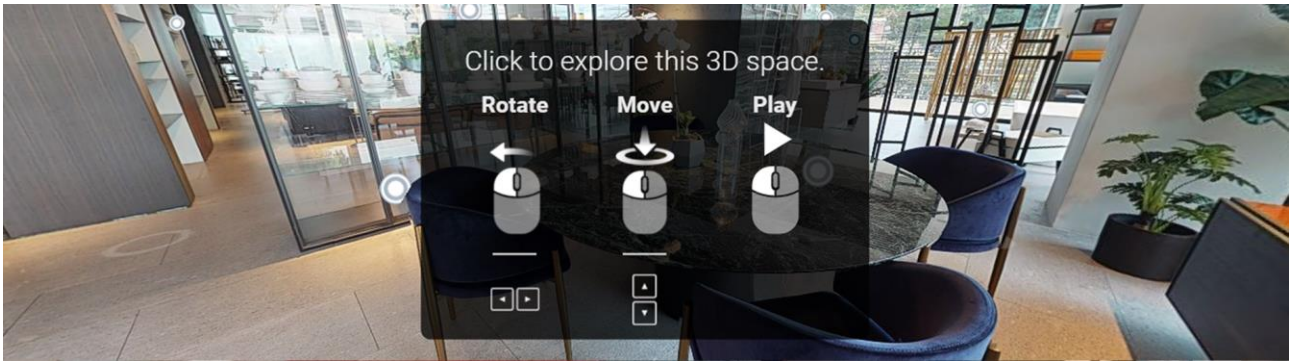

HOW TO MOVE AROUND THE MATTERPORT

Whether on our desktop, mobile phone or tablet, you can easily navigate around the Matterport platform.

To ROTATE and pan to the left or right : Click and hold the left button of your mouse

To MOVE to different areas : click on the round circles on the floor to easily navigate around major areas
PLAY and click the floating round tags:
- to know more about an item
- to link to a website with technical details
- to show the interior details of some items

The tags on the stairs help you move from one floor to another.