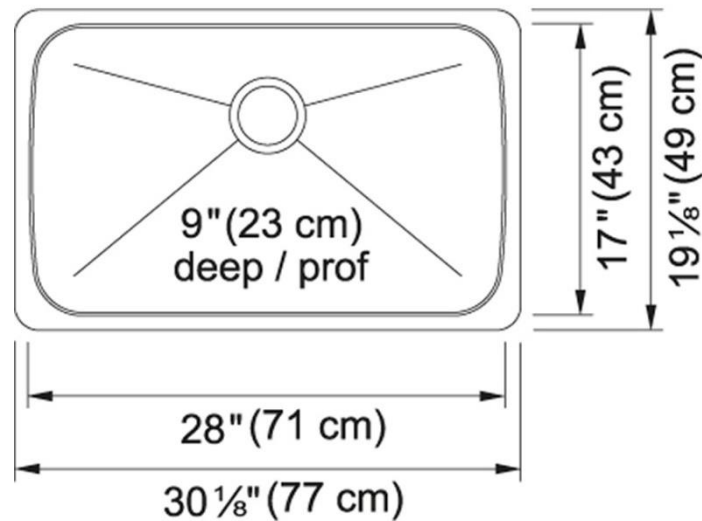

Flushing of pipe must be done before fittings are installed. Failure to do so voids the warranty.

Follow cleaning instructions and avoid using any harmful chemicals.

All information is for reference only. Installation shall always be based on the specs provided with actual delivered items.

For more info, visit www.kuysen.com