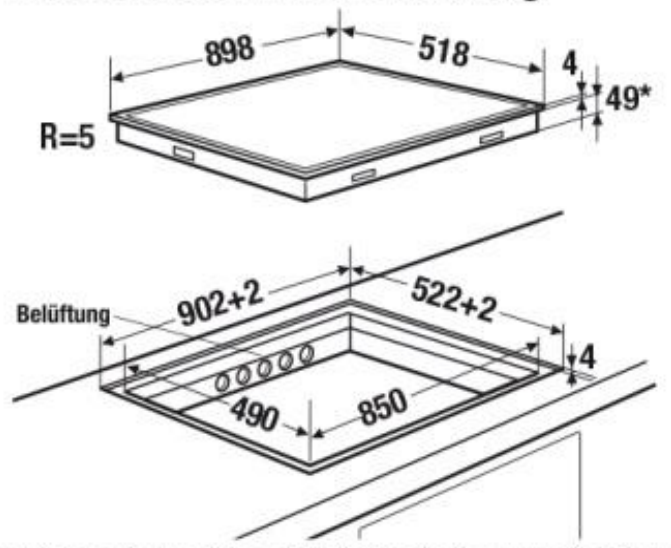

Brand : KUPPERSBUSCH, Germany
 Name : Profession+ / Built-in Induction
 Hob KI 9820.0 SF
 Item Code : 705296
 Color/Finish: Black glass top with bevelled
 edges
 Dimensions : Overall: 900 W x 520 D mm
 Opening: 850 W x 490 D mm

Product info:

- 15-level power controls "glideControl" with white display
- 5 cooking zones:
 4x 210x190mm (2.1kW/3.7 kW*)
 1x 200x300mm (2.1kW/3.7kW*)
- glass top with bevelled edges

KI 9820.0 SF (SR) Aufsatz

KI 9820.0 SR flächenbündig

* Einbauhöhe Abdeckung ca. 20 mm unter dem Kochfeld wird empfohlen

Follow cleaning instructions and avoid using any harmful chemicals.

All information is for reference only. Installation shall always be based on the specs provided with actual delivered items.