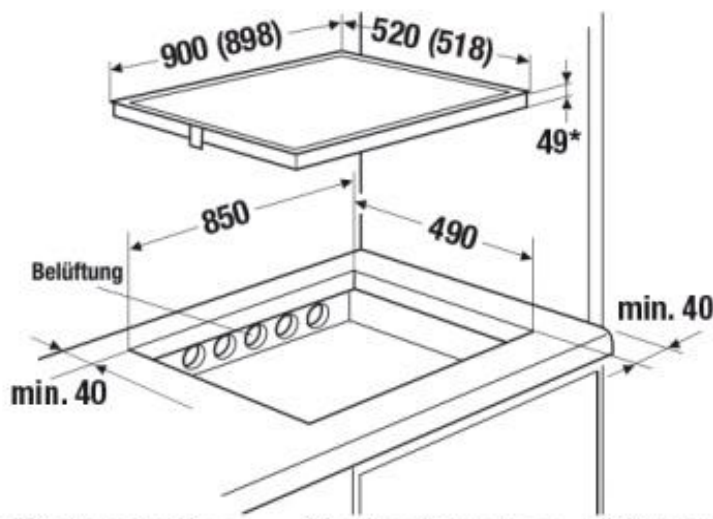

Brand : KUPPERSBUSCH, Germany
 Name : Profession+ / Built-in Induction
 Hob KI 9820.0 SF
 Item Code : 705296
 Color/Finish: Black glass top with bevelled
 edges
 Dimensions : Overall: 900 W x 520 D mm
 Opening: 850 W x 490 D mm

Product info:

- 15-level power controls "glideControl" with white display
- 5 cooking zones:
 4x 210x190mm (2.1kW/3.7 kW*)
 1x 200x300mm (2.1kW/3.7kW*)
- glass top with bevelled edges

KI 9820.0 SF (SR) Aufsatz

KI 9820.0 SR flächenbündig

* Einbauhöhe Abdeckung ca. 20 mm unter dem Kochfeld wird empfohlen

Follow cleaning instructions and avoid using any harmful chemicals.

All information is for reference only. Installation shall always be based on the specs provided with actual delivered items.