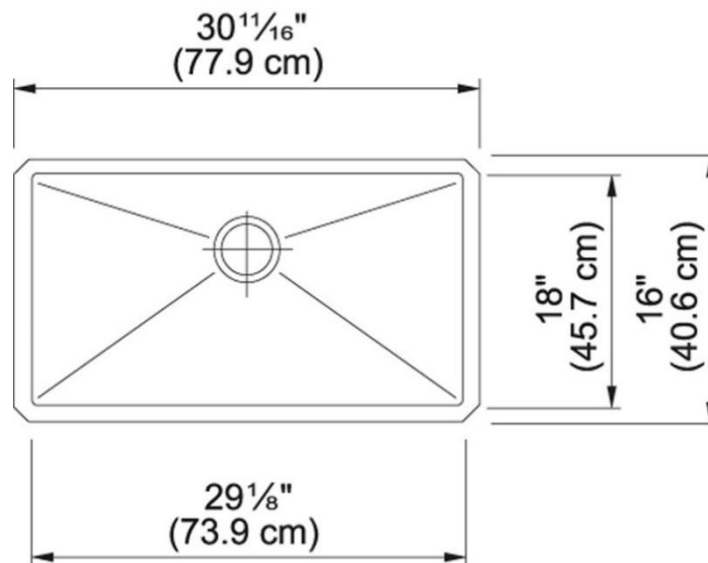

Flushing of pipe must be done before fittings are installed. Failure to do so voids the warranty.

Follow cleaning instructions and avoid using any harmful chemicals.

All information is for reference only. Installation shall always be based on the specs provided with actual delivered items.

For more info, visit www.kuysen.com