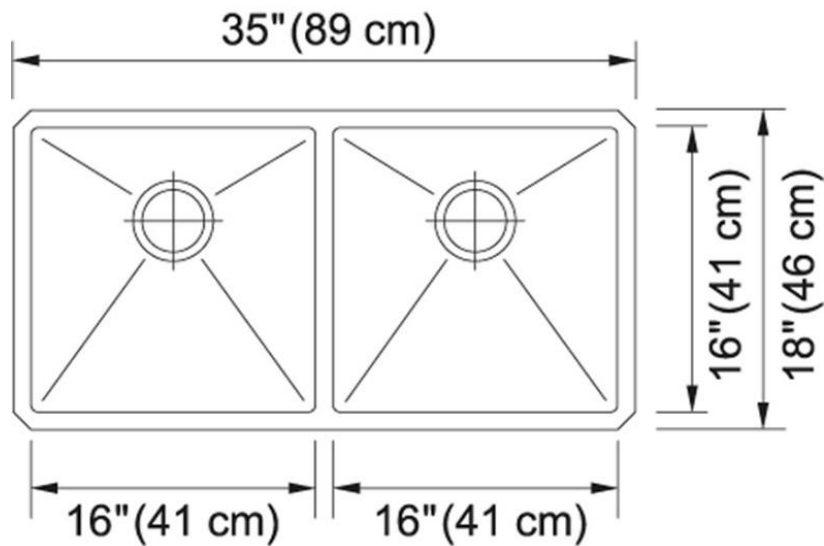

Flushing of pipe must be done before fittings are installed. Failure to do so voids the warranty.

Follow cleaning instructions and avoid using any harmful chemicals.

All information is for reference only. Installation shall always be based on the specs provided with actual delivered items.

For more info, visit www.kuysen.com