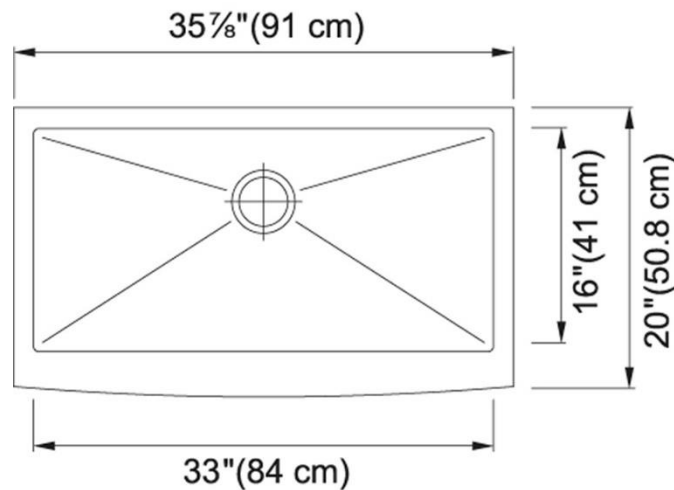

Flushing of pipe must be done before fittings are installed. Failure to do so voids the warranty.

Follow cleaning instructions and avoid using any harmful chemicals.

All information is for reference only. Installation shall always be based on the specs provided with actual delivered items.

For more info, visit www.kuysen.com