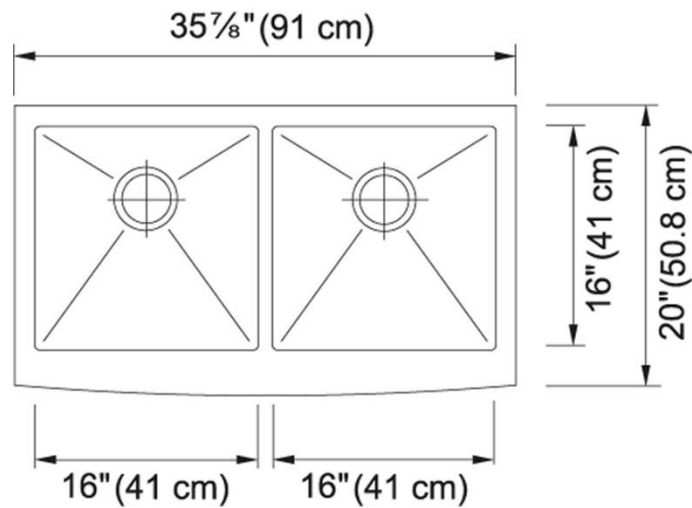

Flushing of pipe must be done before fittings are installed. Failure to do so voids the warranty.

Follow cleaning instructions and avoid using any harmful chemicals.

All information is for reference only. Installation shall always be based on the specs provided with actual delivered items.

For more info, visit www.kuysen.com