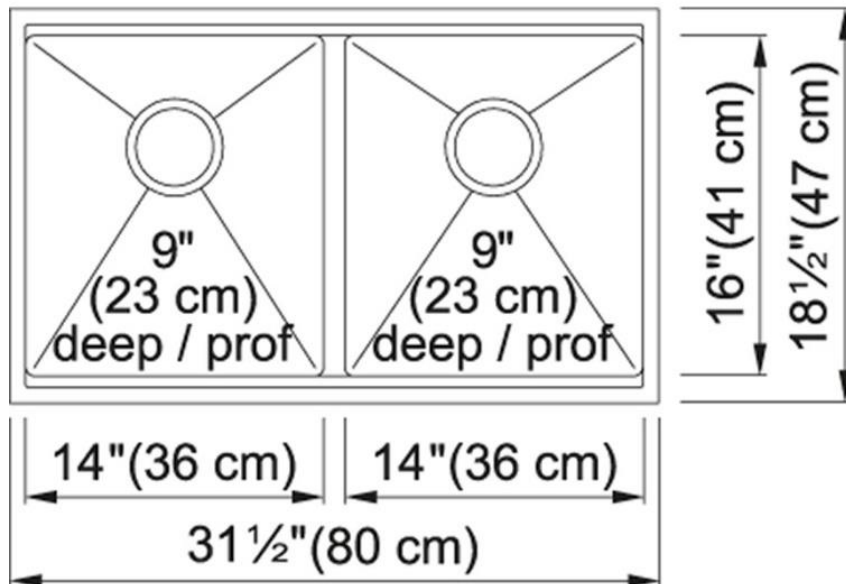

Flushing of pipe must be done before fittings are installed. Failure to do so voids the warranty.

Follow cleaning instructions and avoid using any harmful chemicals.

All information is for reference only. Installation shall always be based on the specs provided with actual delivered items.

For more info, visit www.kuysen.com