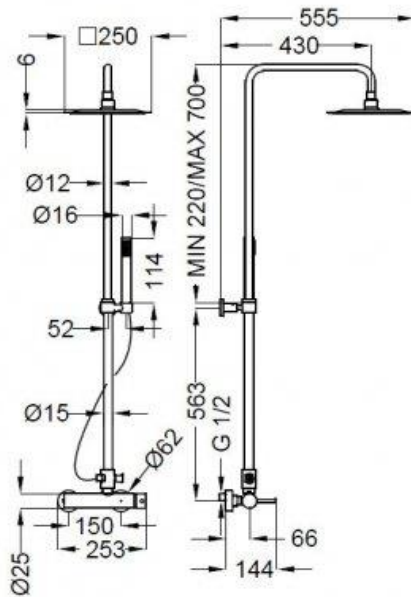

SPECIFICATION SHEET - fittings

BRAND:		Product Photo:
ORIGIN:	Italy	
SERIES:	SHOWER PIPES	
PRODUCT DESCRIPTION:	Single lever mixer with shower pipe set, with square overhead shower and handshower set Flow pressure: 1~5 bar (15~70 psi)	
MODEL No.	ISO47CRMX2	
FINISH/COLOUR:	Chrome	
DIMENSIONS:		
OPTIONAL MATCHING PARTS:		

Technical Informations:

REMINDER:	Pipe flushing must be done before faucets are installed. Failure to do so voids the warranty.
	Do not use cleaners containing abrasive cleansers, ammonia, bleach, acids, waxes, alcohol, solvents or other products not recommended for chrome.
	All information is for reference only, installation shall always be based on the actual product delivered.