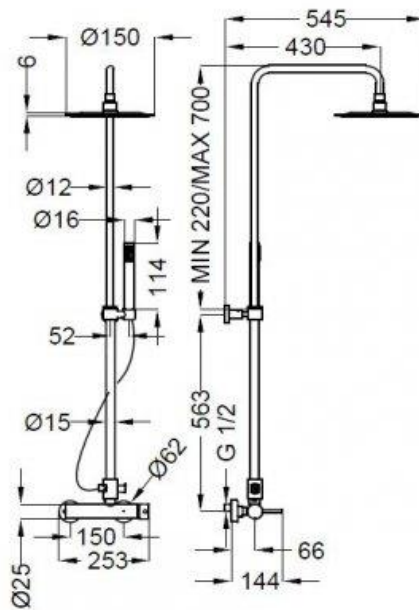

SPECIFICATION SHEET - fittings

BRAND:		Product Photo:
ORIGIN:	Italy	
SERIES:	SHOWER PIPES	
PRODUCT DESCRIPTION:	Single lever mixer with shower pipe set, with round overhead shower and handshower set Flow pressure: 1~5 bar (15~70 psi)	
MODEL No.	ISO47CRMX1	
FINISH/COLOUR:	Chrome	
DIMENSIONS:		
OPTIONAL MATCHING PARTS:		

Technical Informations:

REMINDER:	Pipe flushing must be done before faucets are installed. Failure to do so voids the warranty.
	Do not use cleaners containing abrasive cleansers, ammonia, bleach, acids, waxes, alcohol, solvents or other products not recommended for chrome.
	All information is for reference only, installation shall always be based on the actual product delivered.