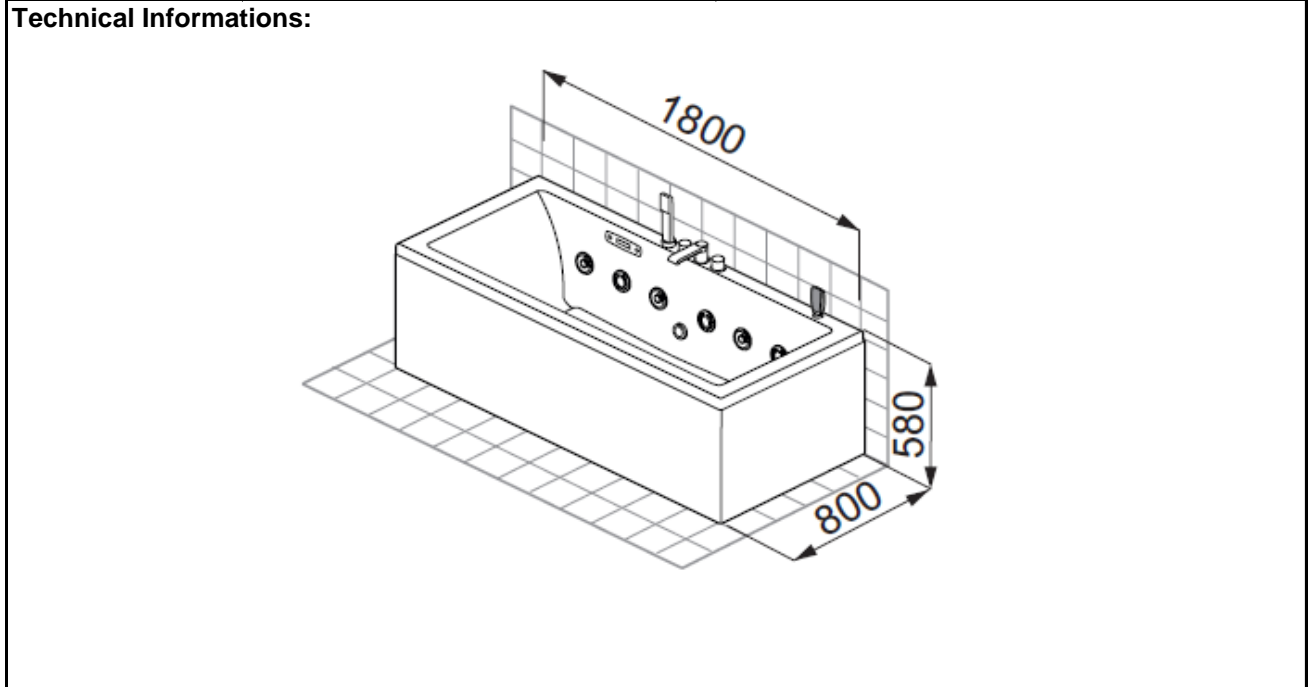

**SPECIFICATION SHEET - sanitary wares**

<b>BRAND:</b>	<b>teuco</b>	<b>Product Photo:</b>  
<b>ORIGIN:</b>	Italy	
<b>SERIES:</b>	<b>WILMOTTE</b>	
<b>PRODUCT DESCRIPTION:</b>	WILMOTTE inlay tub <b>with Hydroline Hydrosonic Hydrosilence</b> 6 Hydrosonic + 8 whirlpool jets acrylic material control panel and remote control massage intensity control automatic sanitizing Hydro Clean System Cromoexperience function	
<b>MODEL No.</b>	H563 IM 0	
<b>FINISH/COLOUR:</b>		
<b>DIMENSIONS:</b>	1800 x 800 x 580mm	
<b>OPTIONAL MATCHING PARTS:</b>		