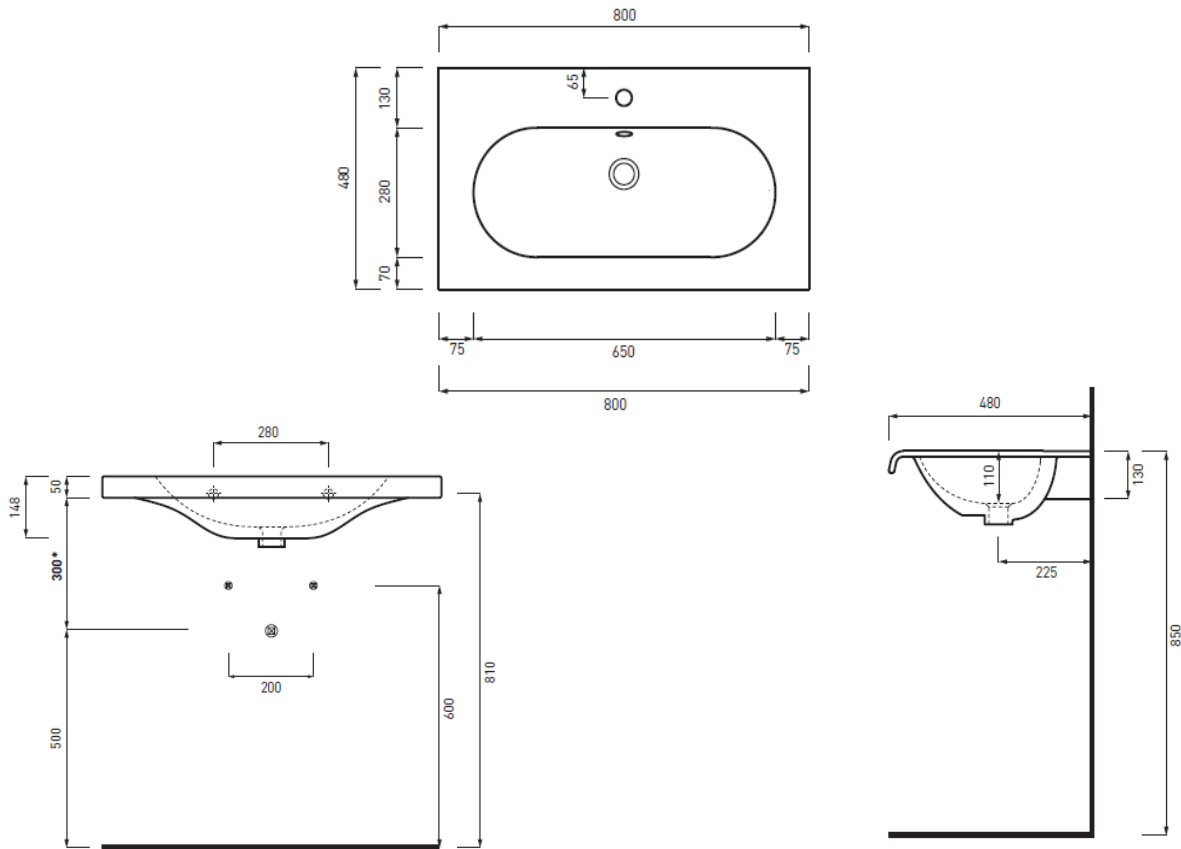

SPECIFICATION SHEET - kitchen sinks

BRAND:	cielo handmade in Italy	Product Photo:
ORIGIN:	Italy	
SERIES:	FLUID by Marco Piva	
PRODUCT DESCRIPTION:	Wall-hung basin w/ overflow + push type pop-up (ceramic lid) bowl size: 280 x 650 x 130mm 	
MODEL No.	FLLS80/AN + PILO2/AN FLLS80/BR + PILO2/BR FLLS80/AR + PILO2/AR	
FINISH/COLOUR:	Anthracite / Brina / Arenaria	
DIMENSIONS:	Overall: 480 x 800 x 148mm	
OPTIONAL MATCHING PARTS:		

Technical Informations:

REMINDER:	Do not use cleaners containing abrasive cleansers, ammonia, bleach, acids, waxes, alcohol, solvents or other products not recommended for chrome.
	All information is for reference only, installation shall always be based on the actual product delivered.