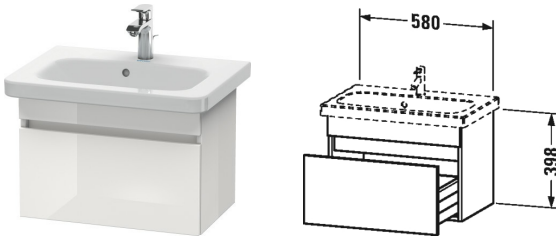

**DuraStyle Vanity unit wall-mounted # DS6379**

| < 580 mm > |

Vanity unit wall-mounted	Dimension	Weight	Order number
1 pull-out compartment, pull-out compartment including cut-out for siphon and siphon cover, for DuraStyle # 233763			
<b>Colors</b>			
M14 Terra Decor M18 White Matt Decor M22 White High Gloss Decor M31 Pine Silver Decor M43 Balsat Matt Decor M49 Graphite Matt Decor M51 Pine Terra Decor M52 European Oak Decor M53 Chestnut Dark Decor M73 Ticino Cherry Tree Decor M79 Natural Walnut Decor M91 Taupe Matt Decor			
<b>Variant</b>			
	580 x 368 mm		DS6379
<b>Infobox</b>			
Furniture available Bi-Colour. Body limited to 18-White Matt or 43- Basalt Matt. Front available in all colour options., Dividing system optional, lay-in component # UV 9845 , Please specify when ordering; , - Front colour , - Body colour			
<b>Suitable products</b>			
Washbasin, furniture washbasin compact with overflow, with tap platform, underneath glazed, 635 x 400 mm	635 x 400 mm		233763

*All drawings contain the necessary measurements which are subject to standard tolerances. They are stated in mm and are non-binding. Exact measurements, in particular for customised installation scenarios, can only be taken from the finished ceramic piece.*