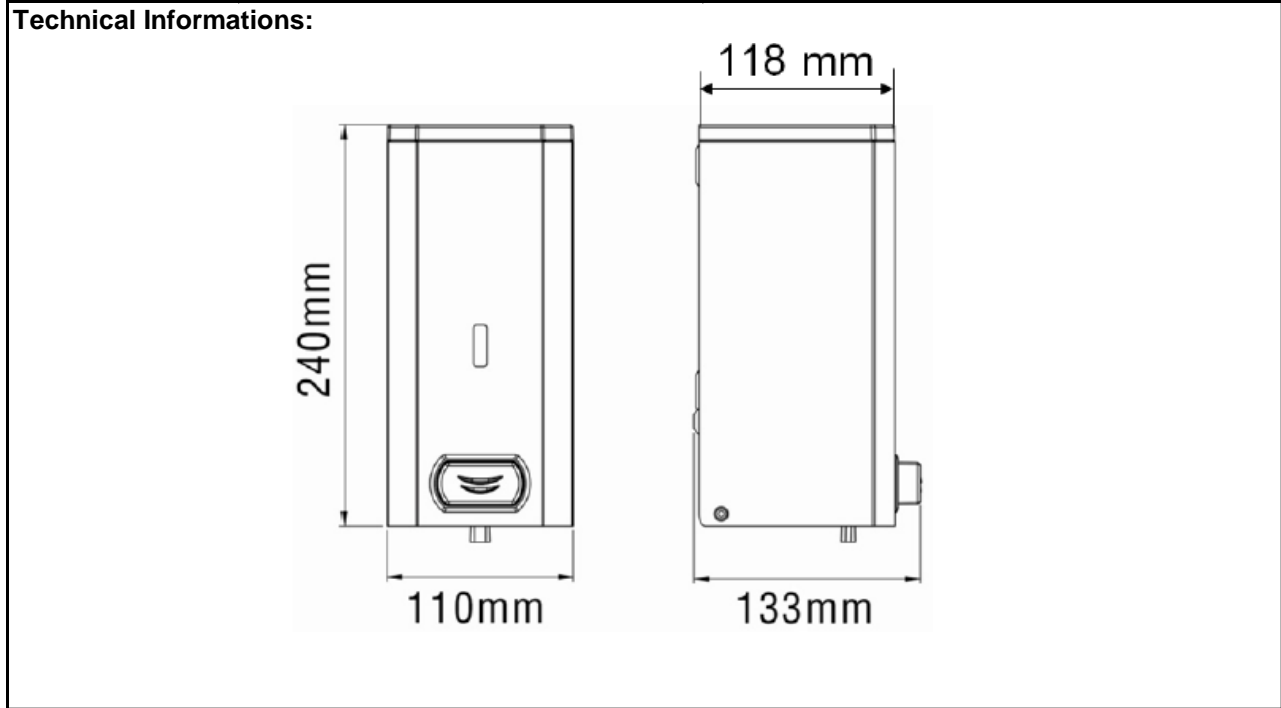

SPECIFICATION SHEET

BRAND:		Product Photo: 
ORIGIN:	Spain	
SERIES:	Accessories	
PRODUCT DESCRIPTION:	Soap dispenser vandal resistant casing with lock 1.5 liter capacity stainless steel push button RCDJF 0032-V valve to convert dispensation from soap to foam RCDJS 0033-V valve to convert dispensation from soap to spray	
MODEL No.	DJ0031CS	
FINISH/COLOUR:	AISI 304 Stainless Steel Satin	
DIMENSIONS:	133mm L x 110mm W x 240mm H	
OPTIONAL MATCHING PARTS:		