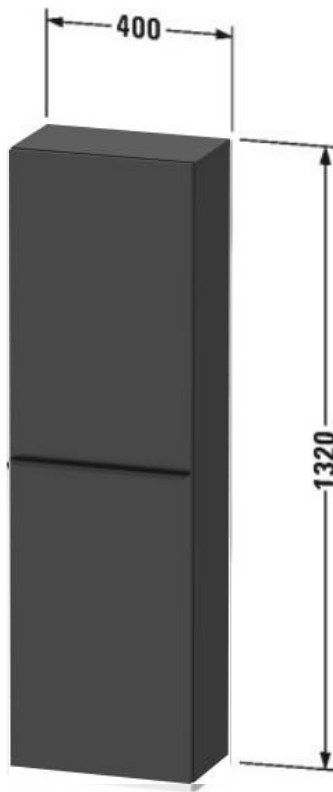

Follow cleaning instructions and avoid using any harmful chemicals. Failure to do so voids the warranty.

All information is for reference only. Installation shall always be based on the specs provided with actual delivered items.
For more info, visit www.kuysen.com