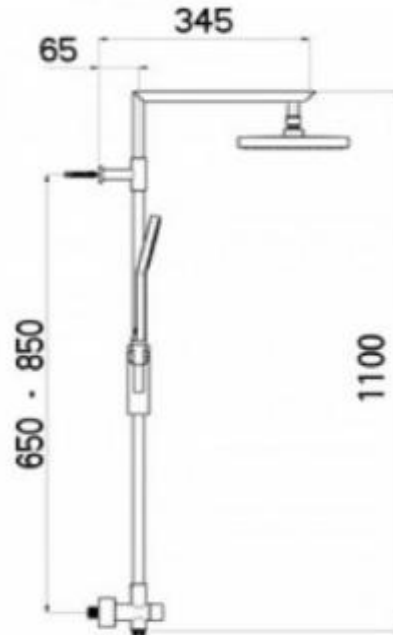

SPECIFICATION SHEET - fittings

BRAND:		Product Photo:
ORIGIN:	Switzerland	
SERIES:		
PRODUCT DESCRIPTION:	FRESH Shower System 6 1500mm metallic hose soap dish with 200mm round overhead shower 331mm wall projection Fresh 953S 3jet handshower	
MODEL No.	D65MS.01.012.05	
FINISH/COLOUR:	Chrome	
DIMENSIONS:		
OPTIONAL MATCHING PARTS:		

Technical Informations:

REMINDER:	Pipe flushing must be done before faucets are installed. Failure to do so voids the warranty.
	Do not use cleaners containing abrasive cleansers, ammonia, bleach, acids, waxes, alcohol, solvents or other products not recommended for chrome.
	All information is for reference only, installation shall always be based on the actual product delivered.