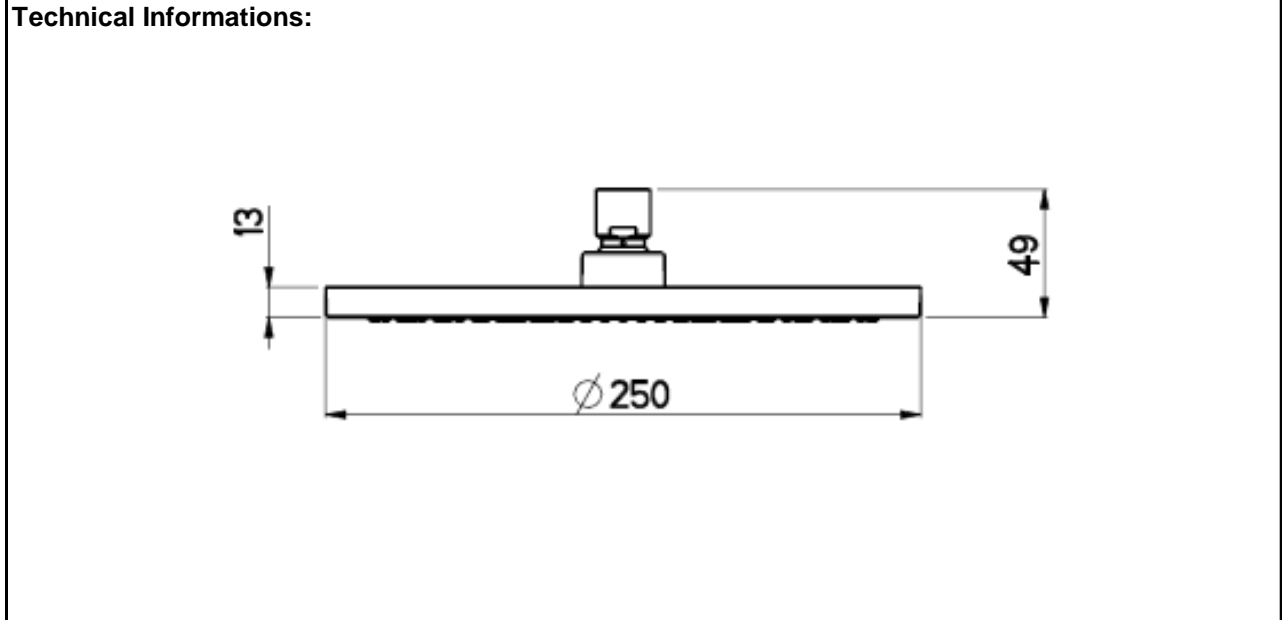

## SPECIFICATION SHEET - fittings

<b>BRAND:</b>		<b>Product Photo:</b>  
<b>ORIGIN:</b>	Switzerland	
<b>SERIES:</b>		
<b>PRODUCT DESCRIPTION:</b>	Minimalistic, timeless, clean design <ul style="list-style-type: none"> <li>• Ø 250 mm</li> <li>• Intelligent water distribution resulting in minimal water consumption while maintaining excellent shower comfort</li> <li>• Nikles "Easy-to-Clean" technology</li> <li>• Energy saving</li> <li>• 12 l./min. flow limiter</li> <li>• Adjustable</li> <li>• Without shower arm</li> <li>• Chrome-plated spray plate</li> </ul>	
<b>MODEL No.</b>	D3605	
<b>FINISH/COLOUR:</b>	Chrome	
<b>DIMENSIONS:</b>		
<b>OPTIONAL MATCHING PARTS:</b>		