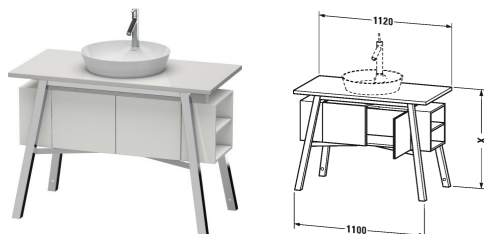

Cape Cod Vanity unit floor-standing # CC953308585

|< 1120 millimetre >|

Vanity unit floor-standing	Dimension	Weight	Order number
1 console, 1 Furniture with doors and shelf elements laterally			
Colors			
M85 White High Gloss Lacquer			
Variant			
	1120 x 570 millimetre		CC953308585
Infobox			
Space saving siphon # 005076 is recommended, Only available in surface 85 White High Gloss, In combination with ceramic # 233950 Position tap hole on the right side, Please specify when ordering:			
Suitable products			
Washbowl with tap dome, without overflow, ø 480 millimetre	ø 480 millimetre		232848
Washbowl without tap platform, without overflow, 500 x 405 millimetre	500 x 405 millimetre		233950
Washbowl with tap dome, without overflow, 460 x 460 millimetre	460 x 460 millimetre		234046