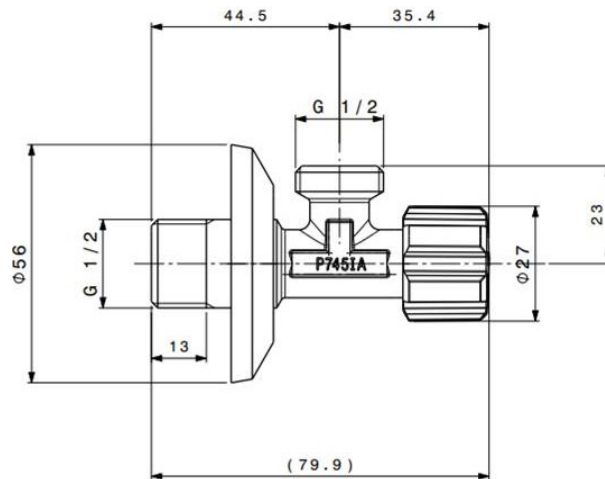

K U Y S E N
ENTERPRISES, INC.

Brand : ALBERTONI, Italy
Name : Angle valve
Item Code : C408681
Designer :
Color / Finish: Chrome
Dimensions : Overall (LxWxH in cm)

Product info:
• 1/2 x 1/2 angle valve

Flushing of pipe must be done before fittings are installed. Failure to do so voids the warranty.
Follow cleaning instructions and avoid using any harmful chemicals.
All information is for reference only. Installation shall always be based on the specs provided with actual delivered items.
For more info, visit www.kuysen.com