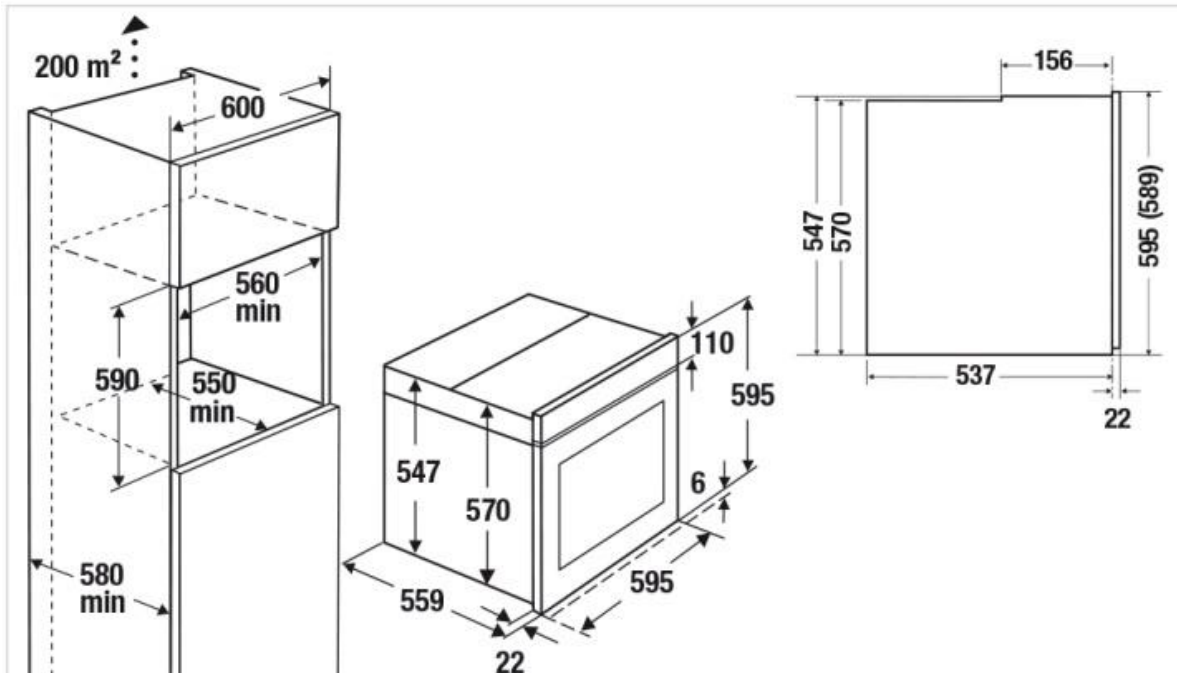

Minimum 200mm² at the back must be provided for ventilation.

Follow cleaning instructions and avoid using any harmful chemicals.

All information is for reference only. Installation shall always be based on the specs provided with actual delivered items.

For more info, visit www.kuysen.com