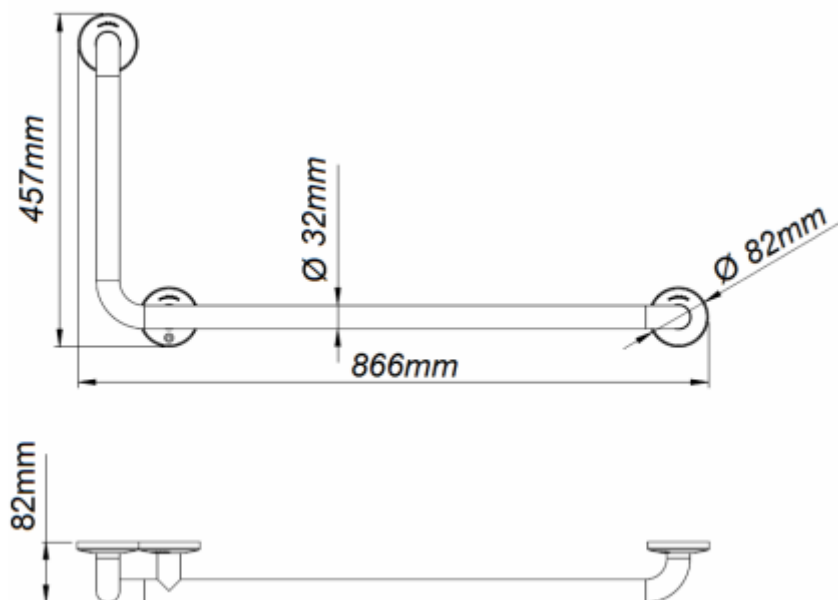

Brand : MEDICLINICS, Spain
Name : Grab Bar
Item Code : BAD090CS
Designer :
Color / Finish: Satin Stainless Steel
Dimensions : Overall (LxWxH in cm)

Product info:

- Grab bar, 90° angle to the right with snap flange cover, made of AISI 304 stainless steel , for showers, baths and changing rooms
- These grab bars are very useful and highly recommended to achieve barrier-free accessibility both residential and public spaces
- Concealed screw mounting flanges
- Highest durability and rusting resistance
- Mounting hardware for brick wall is included for easy installation