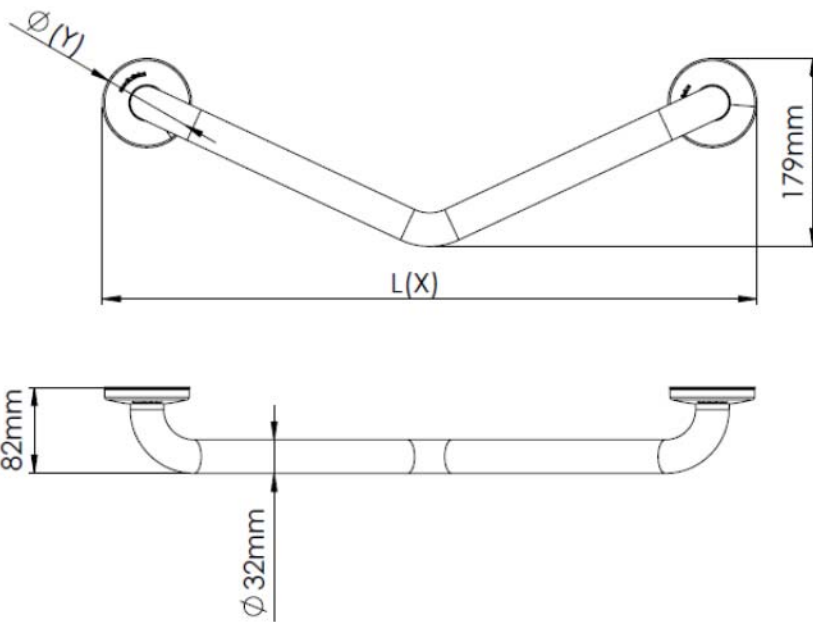

Brand : MEDICLINICS, Spain
 Name : Grab Bar
 Item Code : BA0130CS
 Designer :
 Color / Finish: Satin Stainless Steel
 Dimensions : Overall (LxWxH in cm)

Product info:

- 130° angled grab bar made of a 32 mm diameter tube and designed to provide relief and assistance around the bathroom
- Stylish design making this grab bar ideal for the bathroom and other rooms in the house
- Unique angled design provides support no matter the position
- Durable, secure and stable, these grab bars provides confidence and stability when getting in or out of the bath or shower
- 32mm diameter bar for easier gripping
- Concealed fixings thanks to their beautiful snap flange covers

Ref. / Code	L(X)	Ø (Y)
BA0130CS	622mm	82mm

Flushing of pipe must be done before fittings are installed. Failure to do so voids the warranty.

Follow cleaning instructions and avoid using any harmful chemicals.