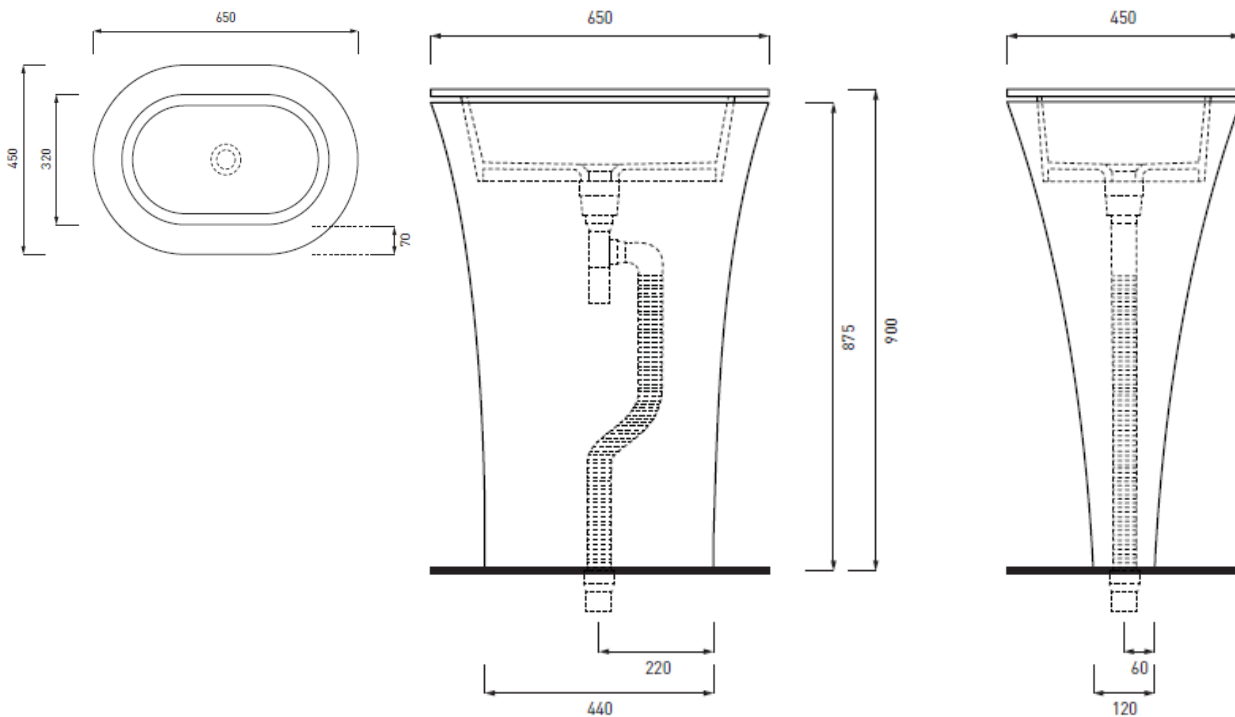

SPECIFICATION SHEET - kitchen sinks

BRAND:	cielo handmade in Italy	Product Photo:
ORIGIN:	Italy	
SERIES:	AMADEO by Karim Rashid	
PRODUCT DESCRIPTION:	Full pedestal basin components: -recessed basin w/o overflow -ceramic plate -fixing system -pedestal with siphon	
MODEL No.	AMLA65/WH + AMPILO1/WH + AMFIO + AMCOLO/WH	
FINISH/COLOUR:	White (Glossy)	
DIMENSIONS:	Overall: 650 x 450 x 900mm	
OPTIONAL MATCHING PARTS:		

Technical Informations:

REMINDER:	Do not use cleaners containing abrasive cleansers, ammonia, bleach, acids, waxes, alcohol, solvents or other products not recommended for chrome.
	All information is for reference only, installation shall always be based on the actual product delivered.